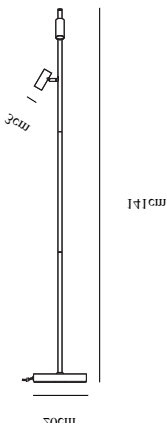

# OMARI | FLOOR LAMP | WHITE

2112254001

nordlux®

Voltage (V): 230 Volt  
 IP degree: IP20  
 Class (Class 1, Class 2, Class 3):  
 Class 3 (12V)  
 Bulb base: LED Module  
 Switch placement: On the fixture

Primary material: Metal  
 Color of the cable: White  
 Length of the cable (cm): 150  
 Surface material of the cable:  
 Plastic  
 Is the cable replaceable: False  
 Color: White

Height (cm): 141  
 Width (cm): 20  
 Tube Diameter (cm): 1.55  
 Shade Diameter (cm): 3  
 Outdoor base dimension (cm): 20  
 Length (cm): 20.6  
 Tilt Angle (°): 90  
 Turning Angle (°): 320

EAN: 5704924005466  
 TUN: 2148749  
 Item Number: 2112254001  
 Pcs Per Master Carton: 2

Sales Box Height (cm): 53  
 Sales Box Width (cm): 23  
 Sales Box Depth (cm): 9  
 Sales Box Volume m³ : 0.011  
 Product net weight (kg): 2.44

Brightness of light (Lumen): 320  
 Color Temperature (K): 2700  
 Ra-value : 80  
 Lifetime (h): 25000  
 Beam Angle (°) : 41  
 Candela (cd) (for directional  
 lamp only): 550  
 Energy Class: F  
 Actual Watt (W): 0