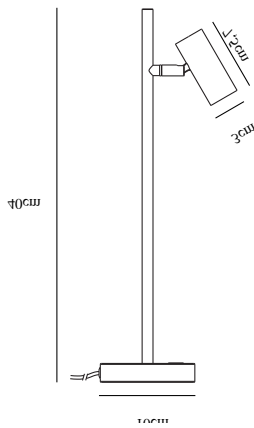

OMARI | TABLE LAMP | BLACK

2112245003

nordlux®

Voltage (V): 230 Volt
IP degree: IP20
Class (Class 1, Class 2, Class 3):
Class 3 (12V)
Bulb base: LED Module
Switch placement: On the fixture

Primary material: Metal
Color of the cable: Black
Length of the cable (cm): 150
Surface material of the cable:
Plastic
Is the cable replaceable: False
Color: Black

Height (cm): 40
Width (cm): 10
Tube Diameter (cm): 1.15
Shade Diameter (cm): 3
Outdoor base dimension (cm): 10
Length (cm): 15.5
Tilt Angle (°): 90
Turning Angle (°): 320

EAN: 5704924005459
TUN: 2148725
Item Number: 2112245003
Pcs Per Master Carton: 3

Sales Box Height (cm): 41.5
Sales Box Width (cm): 11.5
Sales Box Depth (cm): 11.5
Sales Box Volume m³: 0.0055
Product net weight (kg): 0.54

Brightness of light (Lumen): 320
Color Temperature (K): 2700
Ra-value : 80
Lifetime (h): 25000
Beam Angle (°) : 41
Candela (cd) (for directional
lamp only): 550
Energy Class: F
Actual Watt (W): 0

- Minimalist and streamlined design
- Adjustable lamp head for a directional light
- Moodmaker™ Touch dimmable on base
- 5 year LED guarantee

Omari emits light, clean and simple Nordic lines. This minimalist and streamlined table lamp has an on/off touch switch and dimmer. Place it next to your bed for a functional light that you can easily adjust to fit your needs.