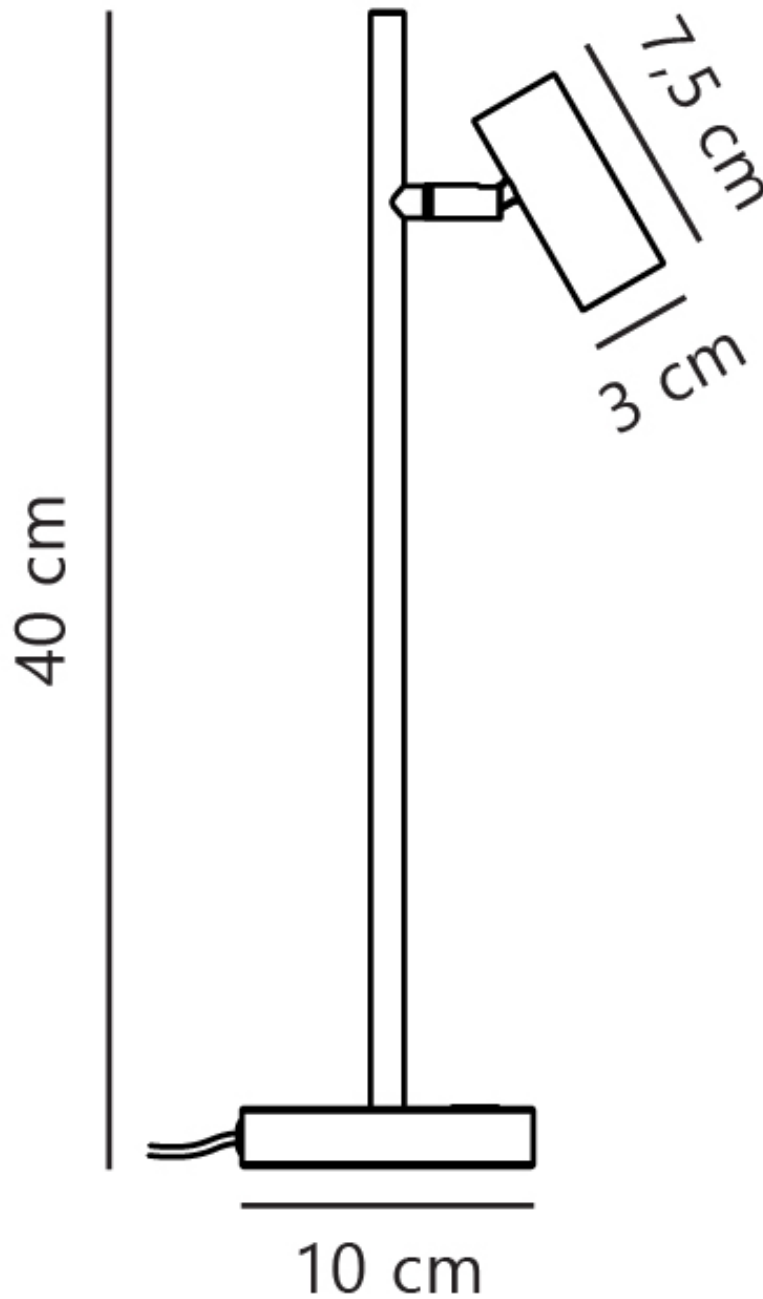

Nordlux - Omari - 2112245003 - LED Black Touch Task Table Lamp

CONTACT