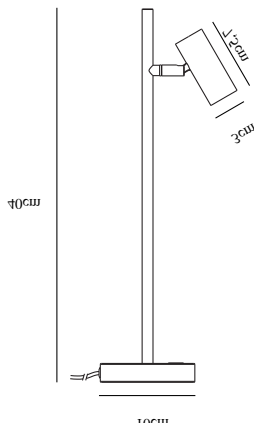

OMARI | TABLE LAMP | WHITE

2112245001

nordlux®

Voltage (V): 230 Volt
IP degree: IP20
Class (Class 1, Class 2, Class 3):
Class 3 (12V)
Bulb base: LED Module
Switch placement: On the fixture

Primary material: Metal
Color of the cable: White
Length of the cable (cm): 150
Surface material of the cable:
Plastic
Is the cable replaceable: False
Color: White

Height (cm): 40
Width (cm): 10
Tube Diameter (cm): 1.15
Shade Diameter (cm): 3
Outdoor base dimension (cm): 10
Length (cm): 15.5
Tilt Angle (°): 90
Turning Angle (°): 320

EAN: 5704924005442
TUN: 2148723
Item Number: 2112245001
Pcs Per Master Carton: 3

Sales Box Height (cm): 41.5
Sales Box Width (cm): 11.5
Sales Box Depth (cm): 11.5
Sales Box Volume m³ : 0.0055
Product net weight (kg): 0.54

Brightness of light (Lumen): 320
Color Temperature (K): 2700
Ra-value : 80
Lifetime (h): 25000
Beam Angle (°) : 41
Candela (cd) (for directional
lamp only): 550
Energy Class: F
Actual Watt (W): 0

- Minimalist and streamlined design
- Adjustable lamp head for a directional light
- Moodmaker™ Touch dimmable on base
- 5 year LED guarantee

Omari emits light, clean and simple Nordic lines. This minimalist and streamlined table lamp has an on/off touch switch and dimmer. Place it next to your bed for a functional light that you can easily adjust to fit your needs.