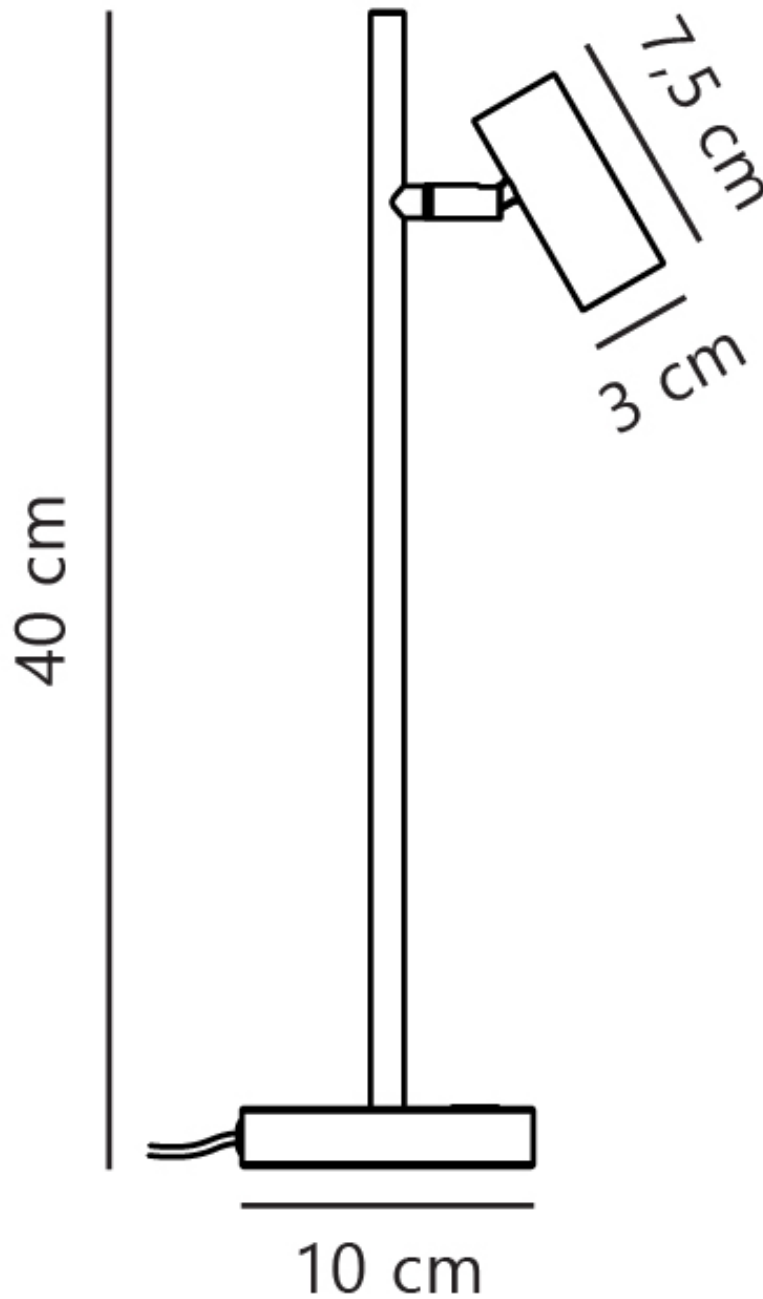

Nordlux - Omari - 2112245001 - LED White Touch Task Table Lamp

CONTACT