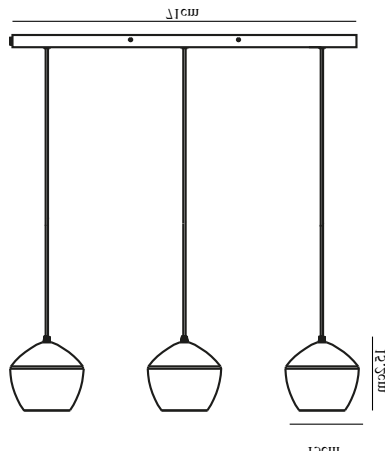

# ORBIFORM 3-SPOT | PENDANT | BRASS

2010693047

nordlux®

Voltage (V): 230 Volt  
IP degree: IP20  
Maximum bulb wattage (W): 25W  
Class (Class 1, Class 2, Class 3):  
Class 2 (Double isolated)  
Bulb base: E14

Primary material: Glass  
Secondary material: Metal  
Color of the Glass: Smoked  
Color of the cable: Black  
Length of the cable (cm): 200  
Surface material of the cable:  
Textile  
Is the cable replaceable: False  
Color: Brass

Height (cm): 15.2  
Width (cm): 15  
Shade Diameter (cm): 15  
Lenght (cm): 71

EAN: 5704924001543  
TUN: 2100575  
Item Number: 2010693047  
Pcs Per Master Carton: 3

Sales Box Height (cm): 71  
Sales Box Width(cm): 16.5  
Sales Box Depth (cm): 21  
Sales Box Volume m<sup>3</sup> : 0.0246  
Product net weight (kg): 2.8