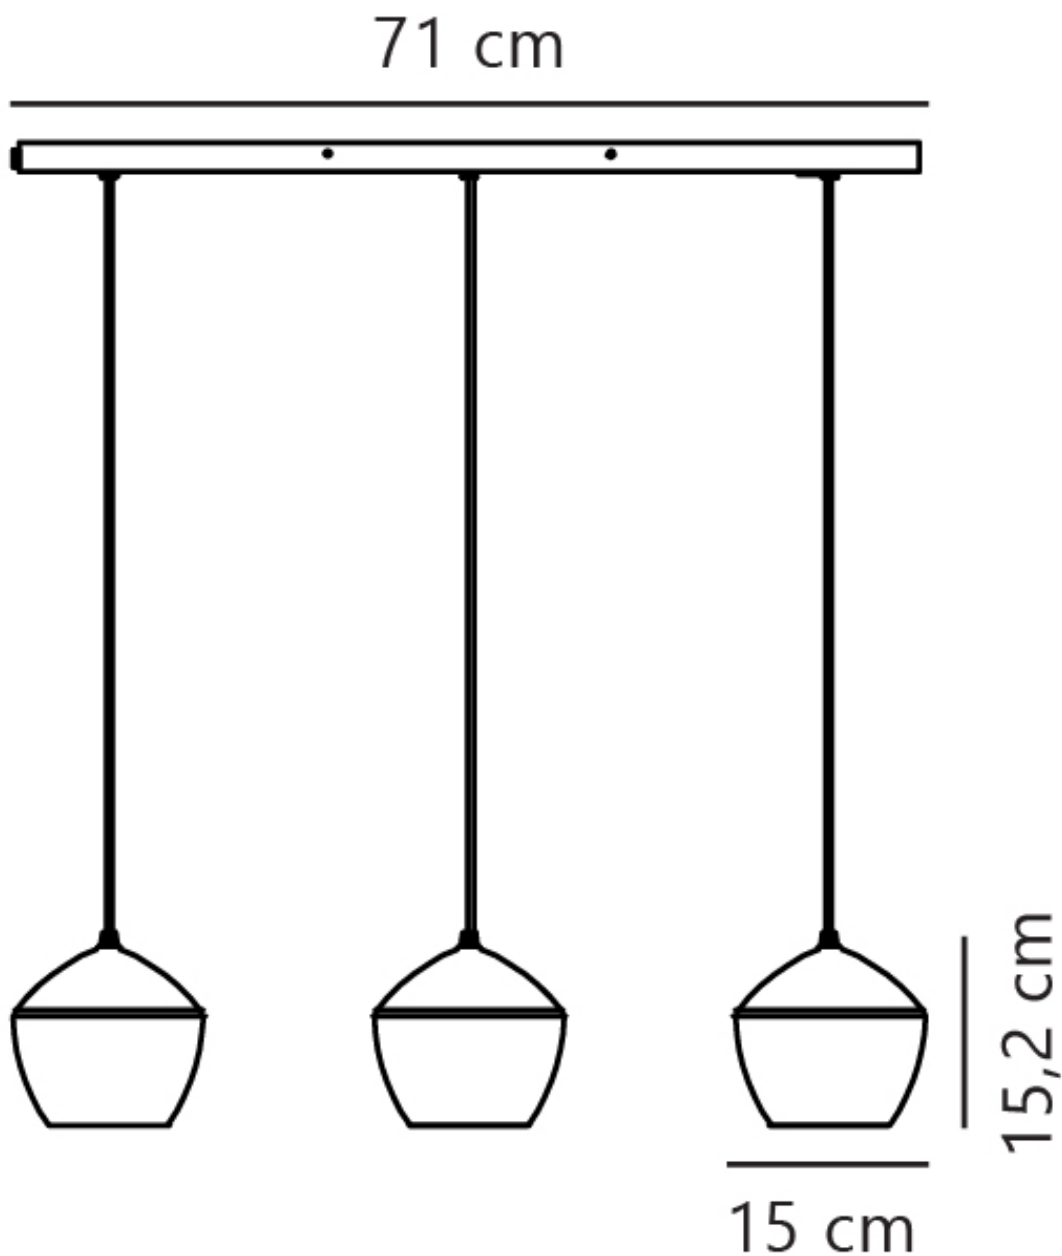

Nordlux - Orbiform - 2010693047 - Brass Smoked Glass 3 Light Ceiling Pendant Light

CONTACT