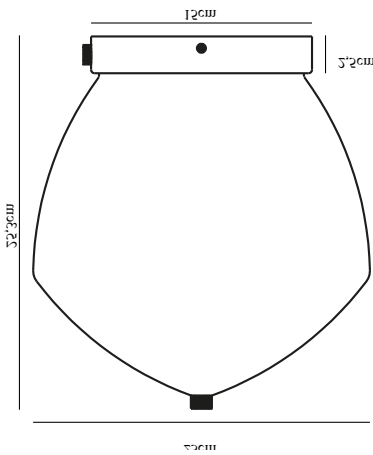

ORBIFORM | CEILING LIGHT | BRASS

2010656047

nordlux®

Voltage (V): 230 Volt

IP degree: IP20

Maximum bulb wattage (W): 40W

Class (Class 1, Class 2, Class 3):

Class 2 (Double isolated)

Bulb base: E27

Primary material: Glass

Secondary material: Metal

Color of the Glass: Smoked

Color: Brass

Height (cm): 25.3

Width (cm): 23

Shade Diameter (cm): 23

Length (cm): 23

EAN: 5704924001529

TUN: 2100569

Item Number: 2010656047

Pcs Per Master Carton: 3

Sales Box Height (cm): 31.5

Sales Box Width (cm): 27

Sales Box Depth (cm): 27

Sales Box Volume m³ : 0.023

Product net weight (kg): 1.4

- Glamorous art deco design • A beautiful mix of brass and smoked glass
- Diamond pattern that reflects light in an exciting way • Perfect for the entrance hall