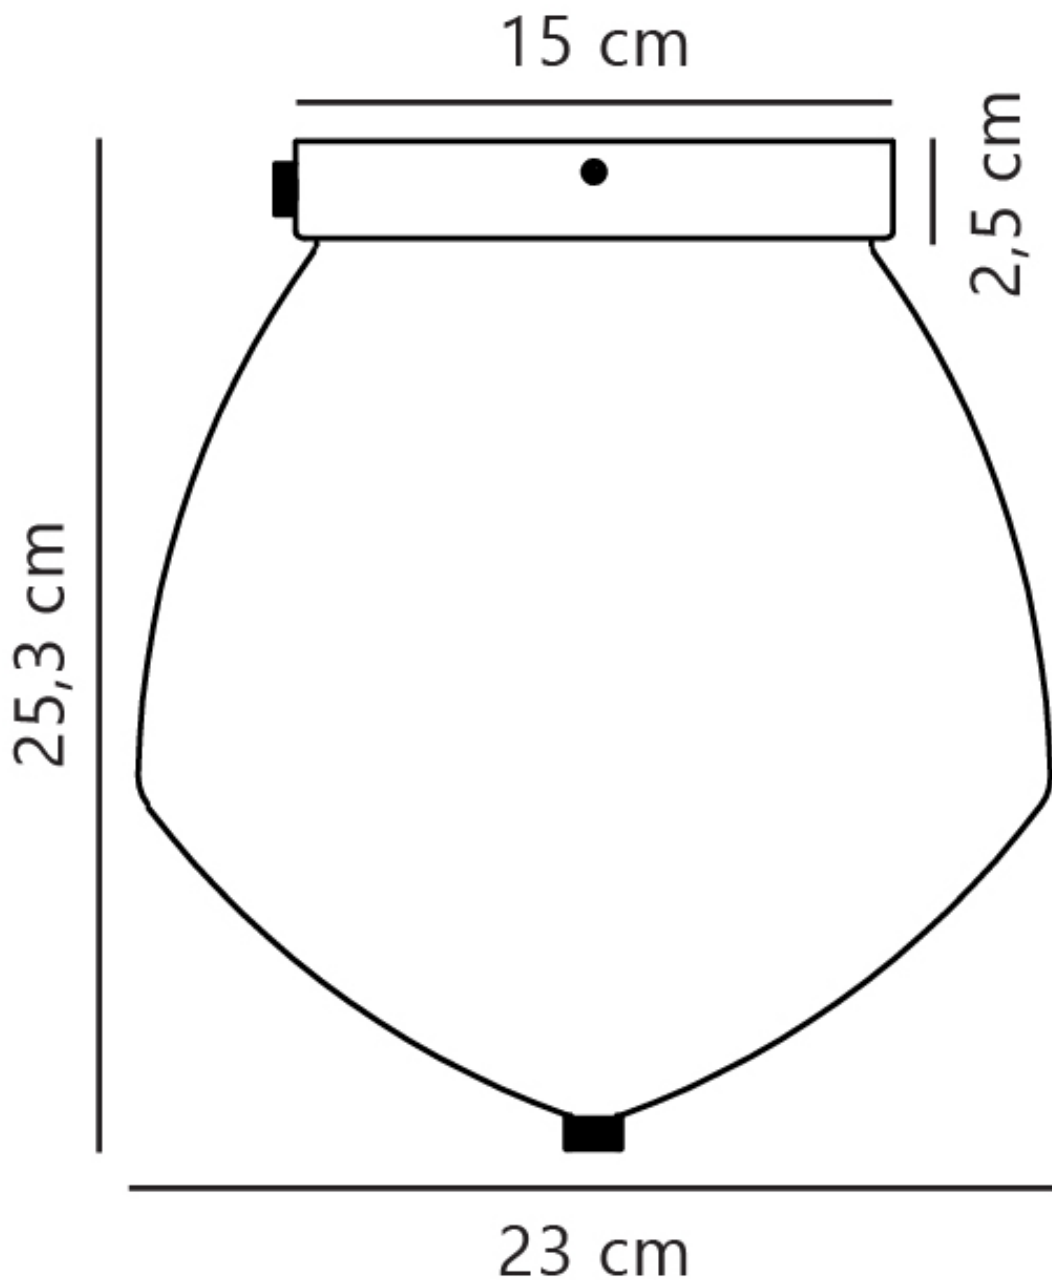

Nordlux - Orbiform - 2010656047 - Brass Smoked Glass Flush Ceiling Light