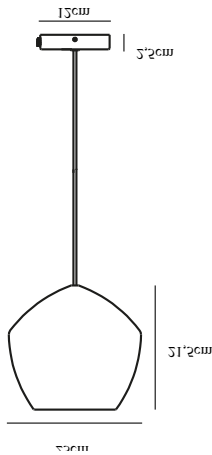

# ORBIFORM | PENDANT | GREY

2010673047

nordlux®

Voltage (V): 230 Volt  
IP degree: IP20  
Maximum bulb wattage (W): 40W  
Class (Class 1, Class 2, Class 3):  
Class 2 (Double isolated)  
Bulb base: E27

Primary material: Glass  
Secondary material: Metal  
Color of the Glass: Smoked  
Color of the cable: Black  
Length of the cable (cm): 200  
Surface material of the cable:  
Textile  
Is the cable replaceable: False  
Color: Grey

Height (cm): 21.5  
Width (cm): 23  
Shade Diameter (cm): 23  
Lenght (cm): 23

EAN: 5704924001536  
TUN: 2100571  
Item Number: 2010673047  
Pcs Per Master Carton: 3

Sales Box Height (cm): 30  
Sales Box Width(cm): 27  
Sales Box Depth (cm): 28  
Sales Box Volume m<sup>3</sup> : 0.0227  
Product net weight (kg): 1.7

- Glamorous art deco design • A beautiful mix of brass and smoked glass
- Diamond pattern that reflects light in an exciting way • Hang 3 lamps together in a line or cluster

Orbiform oozes of exclusivity and glamor. The series combines brushed brass with a pentagon-shaped glass dome adorned with a beautiful diamond pattern that enhances the lustre of the glass and provides a unique light effect in the room. The beautiful glass gives associations to the period with crystal interior, which now again has become a popular decor element.