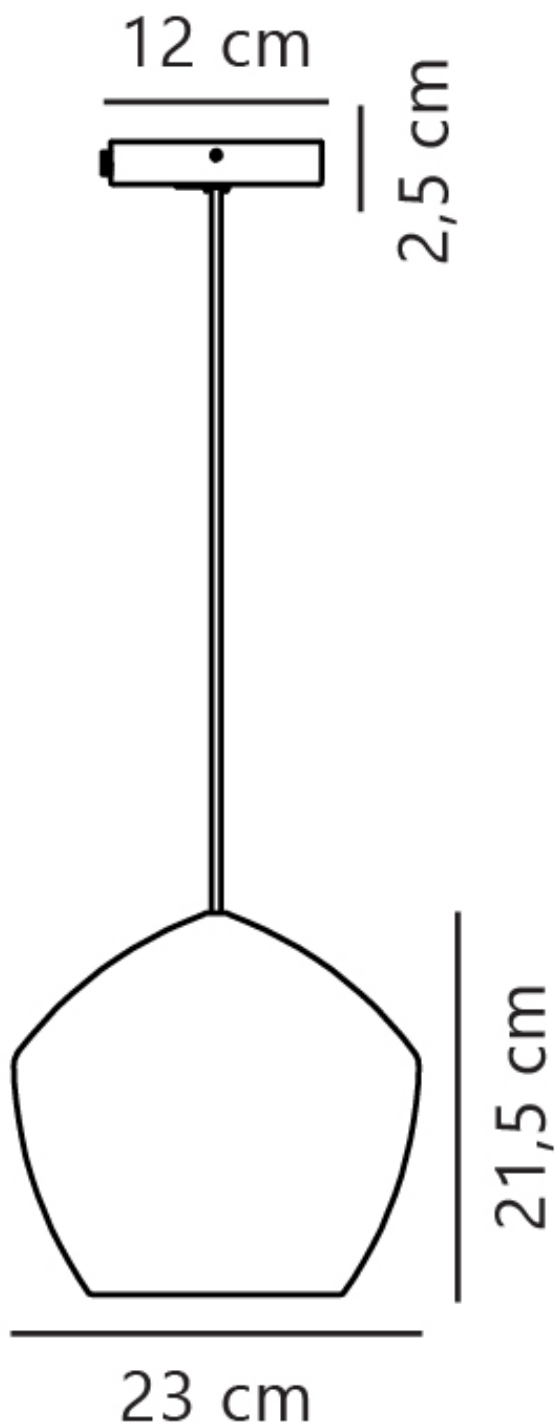

Nordlux - Orbiform - 2010673047 - Brass Smoked Glass Ceiling Pendant Light

CONTACT