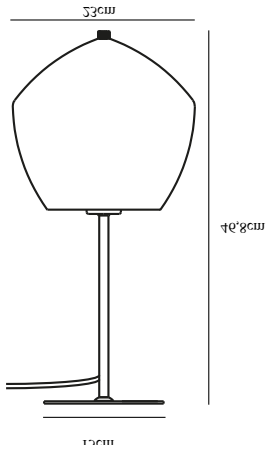

ORBIFORM | TABLE LIGHTING | BRASS

2010715047

nordlux®

Voltage (V): 230 Volt
IP degree if the fixture includes two types of IP degree: IP20
Maximum compatible bulb wattage (W): 40W
Class (Class I, Class II, Class III): Class 2 (Double isolated)
Lampholder type (eg, E27/E14, etc): E27
Switch placement: On the cable

Primary material: Glass
Secondary material: Metal
Color of the Glass: Smoked
Color of the cable: Black
Length of the cable (cm): 150
Is the cable replaceable: False

Color: Brass
Height (cm): 46.8
Width (cm): 23
Tube Diameter (cm): 1.15
Shade Diameter (cm): 23
Base Dimension (cm): 15
Length (cm): 23

EAN: 5704924001550
TUN: 2100577
Item Number: 2010715047

Pcs Per Master Carton: 3
Sales Box Height (cm): 31
Sales Box Width(cm): 27
Sales Box Depth (cm): 27
Sales Box Volume m³ : 0.0226
Net weight of the luminaire (kg): 1.6