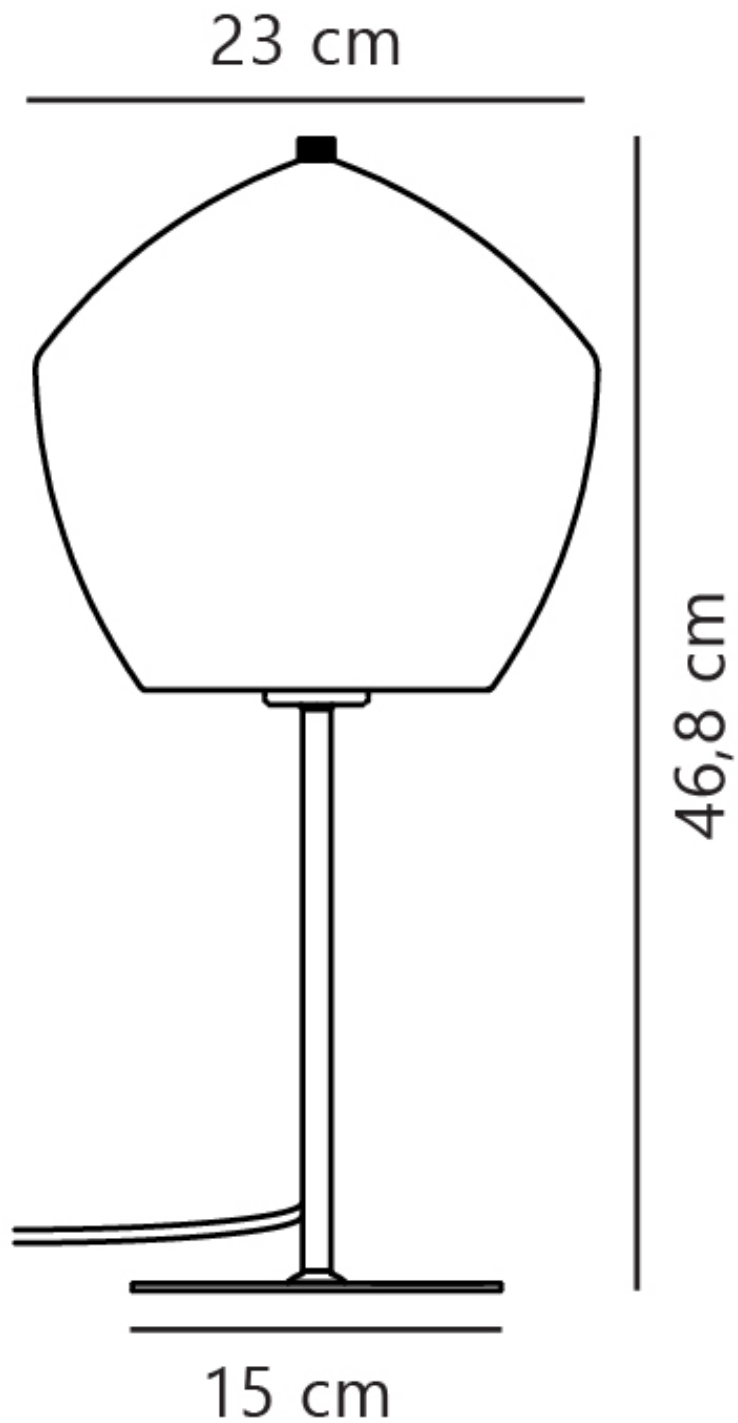

Nordlux - Orbiform - 2010715047 - Brass Smoked Glass Table Lamp