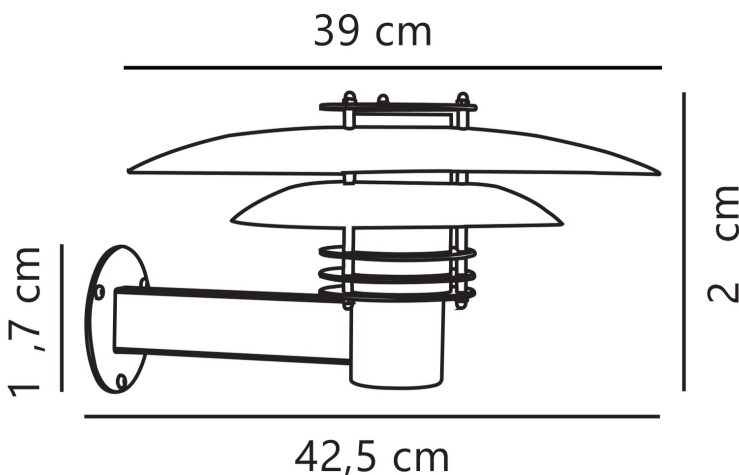

Nordlux - Phoenix - 24381030 - Copper Frosted Glass IP54 Outdoor Wall Light

REFERENCE

- SKU: FCL-14212
- Supplier SKU: 24381030
- Barcode: 5701581033030

DESCRIPTION

Elegant galvanised outdoor wall light in a classic design. The wall light can be connected in parallel and is perfect for mounting in the driveway, at the entrance, on the terrace, or in the patio.

We recommend light fixtures in copper for coastal areas.

CATEGORY

- Brand: Nordlux
- Family: Phoenix
- Category: Outdoor Lighting / Wall / Decorative

APPEARANCE

- Base: Polished Copper Plate
- Shade: Frosted PC

DIMENSION

- Height: 220mm
- Width: 390mm
- Depth: 425mm
- Weight: 3.25kg

LIGHT SOURCE

- Lamp included: No
- Lamp detail: 16W Max LED E27 ES (required)
- Dimmable
- Energy class: Not applicable
- Switch: No

SPECIFICATION

- Ingress protection: IP54
- Class: Class II - Double Insulated, No Earth
- Voltage: 240V

CONTACT