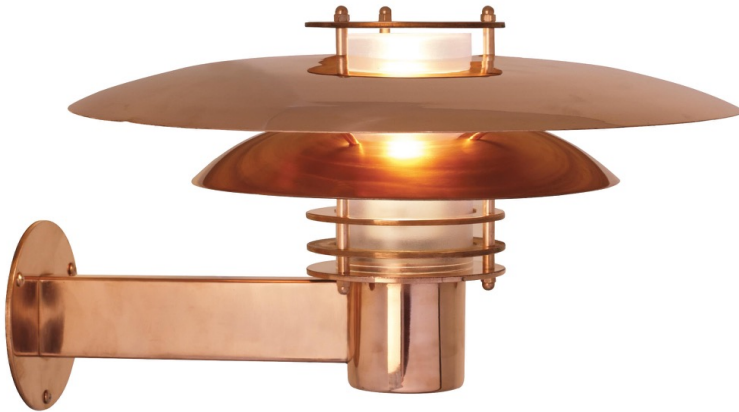

Nordlux - Phoenix - 24381030 - Copper Frosted Glass IP54 Outdoor Wall Light

REFERENCE

- SKU: FCL-14212
- Supplier SKU: 24381030
- Barcode: 5701581033030

DESCRIPTION

Elegant galvanised outdoor wall light in a classic design. The wall light can be connected in parallel and is perfect for mounting in the driveway, at the entrance, on the terrace, or in the patio.

We recommend light fixtures in copper for coastal areas.

CATEGORY

- Brand: Nordlux
- Family: Phoenix
- Category: Outdoor Lighting / Wall / Decorative

APPEARANCE

- Base: Polished Copper Plate
- Shade: Frosted PC

DIMENSION

- Height: 220mm
- Width: 390mm
- Depth: 425mm
- Weight: 3.25kg

LIGHT SOURCE

- Lamp included: No
- Lamp detail: 16W Max LED E27 ES (required)
- Dimmable
- Energy class: Not applicable
- Switch: No

SPECIFICATION

- Ingress protection: IP54
- Class: Class II - Double Insulated, No Earth
- Voltage: 240V

CONTACT