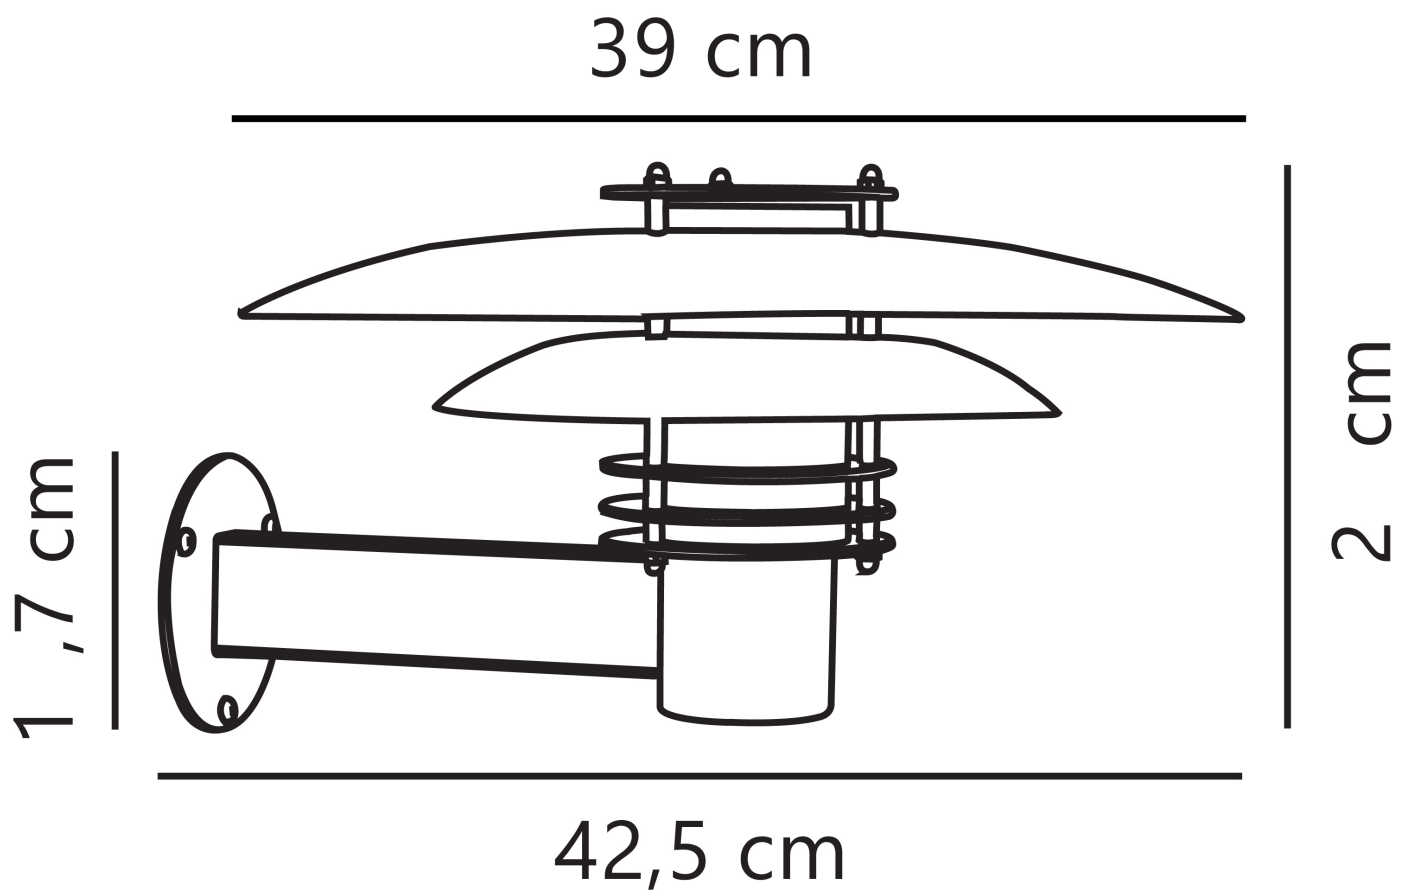

Nordlux - Phoenix - 24381030 - Copper Frosted Glass IP54 Outdoor Wall Light

CONTACT