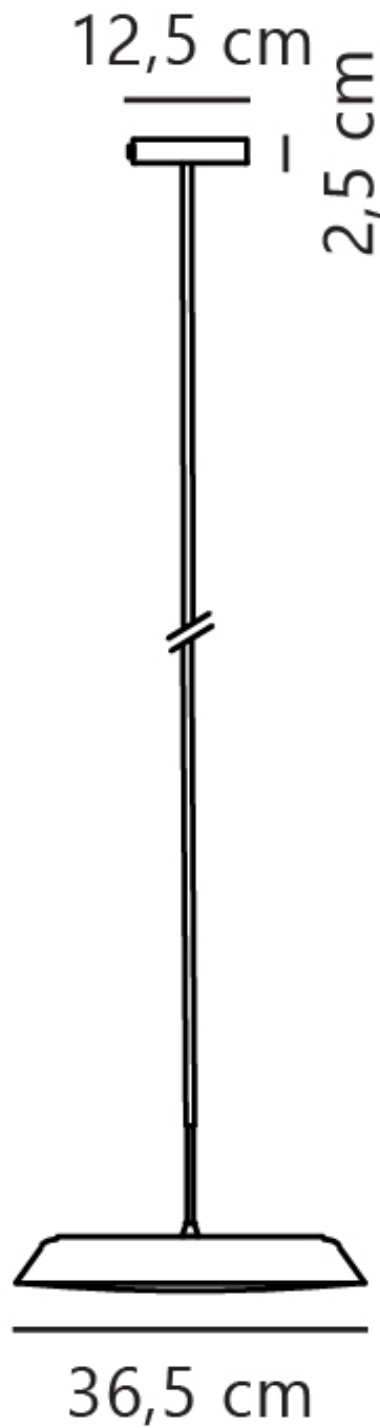

Nordlux - Piso - 2010763001 - LED White Ceiling Pendant Light

CONTACT