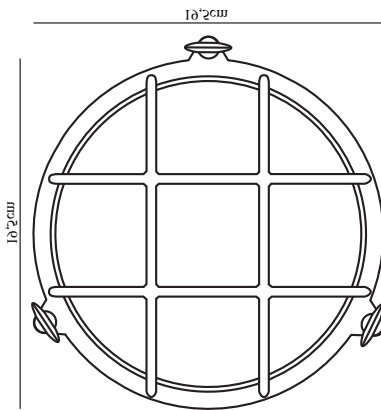

# POLPERRO | WALL LIGHT | BRASS

49021035

nordlux®

Voltage (V): 230 Volt  
IP degree: IP64  
Maximum bulb wattage (W):  
12,5W  
Class (Class 1, Class 2, Class 3):  
Class 1 (Earth contact)  
Bulb base: E27  
Parallel connection: True

Shade Diameter (cm): 18  
Projection (cm): 9.3  
EAN: 5701581464483  
TUN: 2042385  
Item Number: 49021035

Pcs Per Master Carton: 3  
Sales Box Height (cm): 10  
Sales Box Width(cm): 21  
Sales Box Depth (cm): 20  
Sales Box Volume m<sup>3</sup> : 0.0042  
Product net weight (kg): 1.353