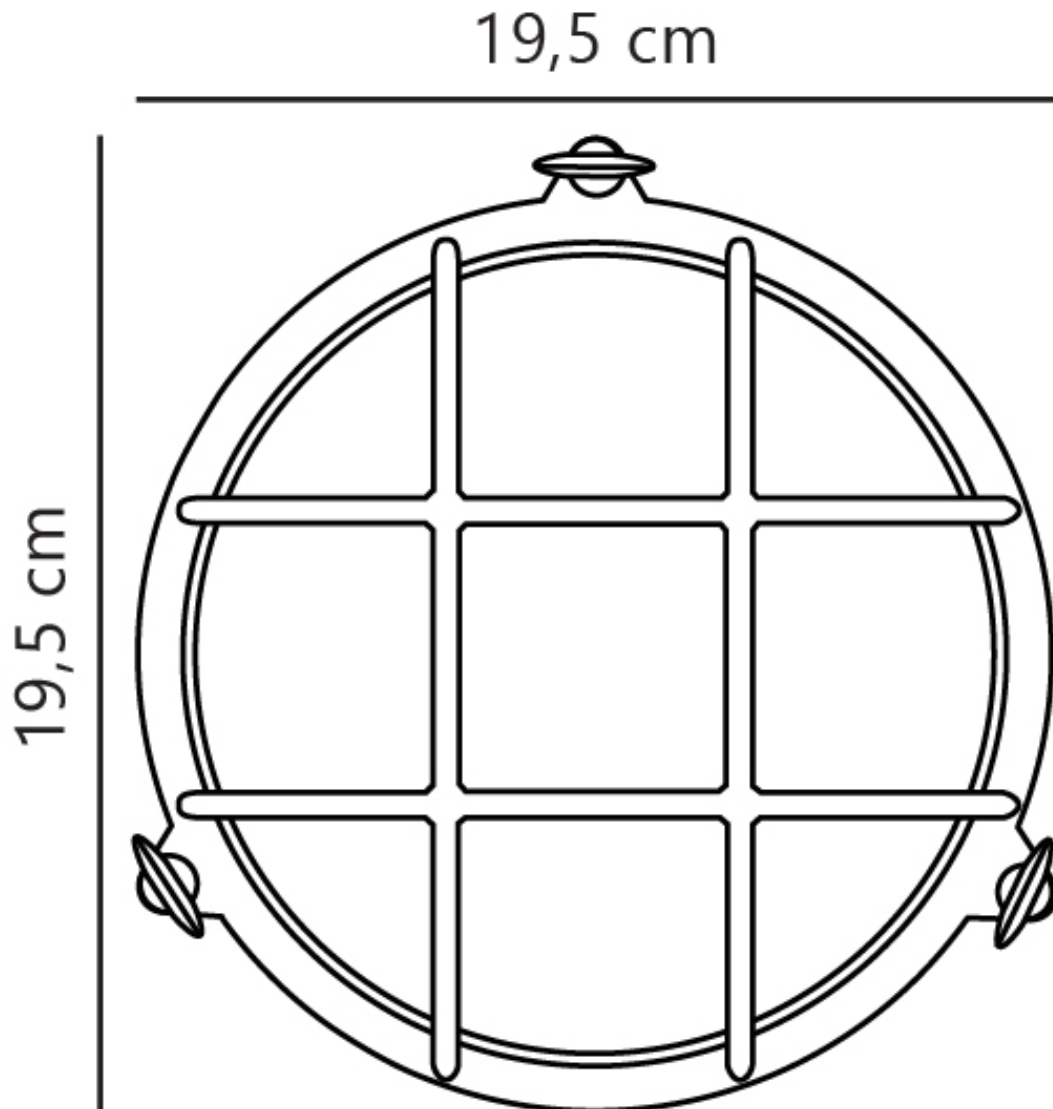

Nordlux - Polperro - 49021035 - Natural Brass Frosted Glass IP64 Outdoor Bulkhead Light

CONTACT