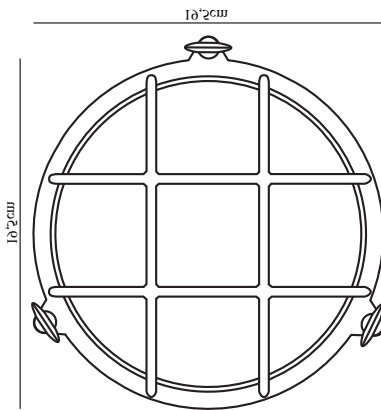

POLPERRO | WALL LIGHT | NICKEL

49021055

nordlux®

Voltage (V): 230 Volt
IP degree: IP64
Maximum bulb wattage (W):
12,5W
Class (Class 1, Class 2, Class 3):
Class 1 (Earth contact)
Bulb base: E27
Parallel connection: True

Shade Diameter (cm): 18
Projection (cm): 9.3
EAN: 5701581464582
TUN: 2042386
Item Number: 49021055

Pcs Per Master Carton: 3
Sales Box Height (cm): 10
Sales Box Width(cm): 21
Sales Box Depth (cm): 20
Sales Box Volume m³ : 0.0042
Product net weight (kg): 1.401

Primary material: Brass
Secondary material: Glass
Color of the Glass: Frostedglass
Suitable for Seaside: Yes
Color: Nickel

- Maritime robust design • Build-in parallel connection
- Durable material that is well-suited for harsh weather • 15 year warranty on extensive corrosion

Polperro was inspired by harsh coastal areas with roaring seas and tall waves. The maritime design makes Polperro a decorative and classic wall lamp that fits beautifully by the front door, the garage or on the fence. Furthermore, the Polperro can be connected in parallel, making the lamp extremely functional.

The lamp is made of brass which has been given a special nickel treatment, where the nickel surface has been transferred to the lamp mechanically. This process makes Polperro extremely durable and resistant to aggressive weather environments.