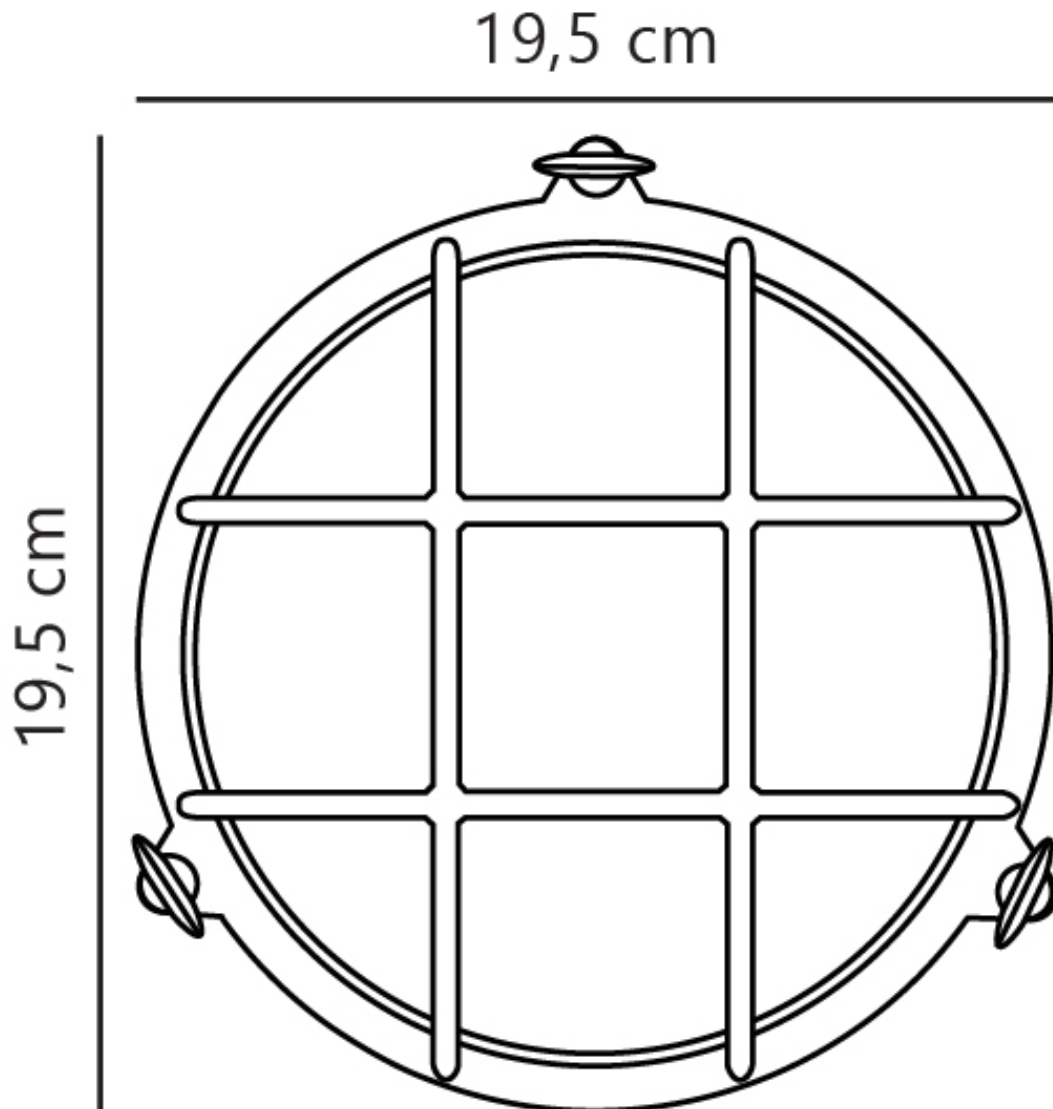

Nordlux - Polperro - 49021055 - Brushed Nickel Frosted Glass IP64 Outdoor Bulkhead Light