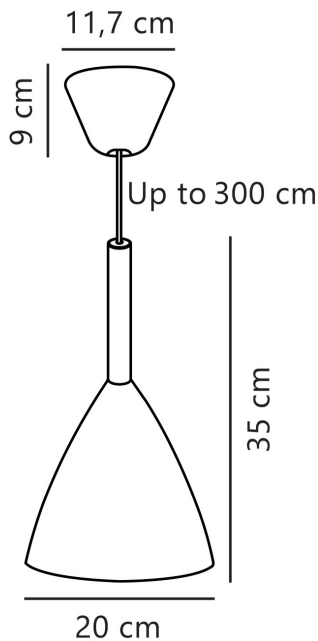

Nordlux - Pure 20 - 43293003 - Black Wood Ceiling Pendant Light

REFERENCE

- SKU: FCL-14233
- Supplier SKU: 43293003
- Barcode: 5701581394889

DESCRIPTION

PURE was created to be a charming pendant light, and a star was born. And so was a design with the potential for family enlargement, a family with clean lines and an unmistakable characteristic: the elegant, slender top made from ash tree. PURE ensures a stylish, simple approach to interior design, and with its design it quickly finds a space. Also in your heart. Design by Bonnellycke MDD.

CATEGORY

- Brand: Nordlux
- Family: Pure
- Category: Indoor Lighting / Ceiling / Single

APPEARANCE

- Base: Matt Black Paint
- Detail: Wood

DIMENSION

- Height: 350 - 3350mm
- Diameter: 200mm
- Weight: .8kg

LIGHT SOURCE