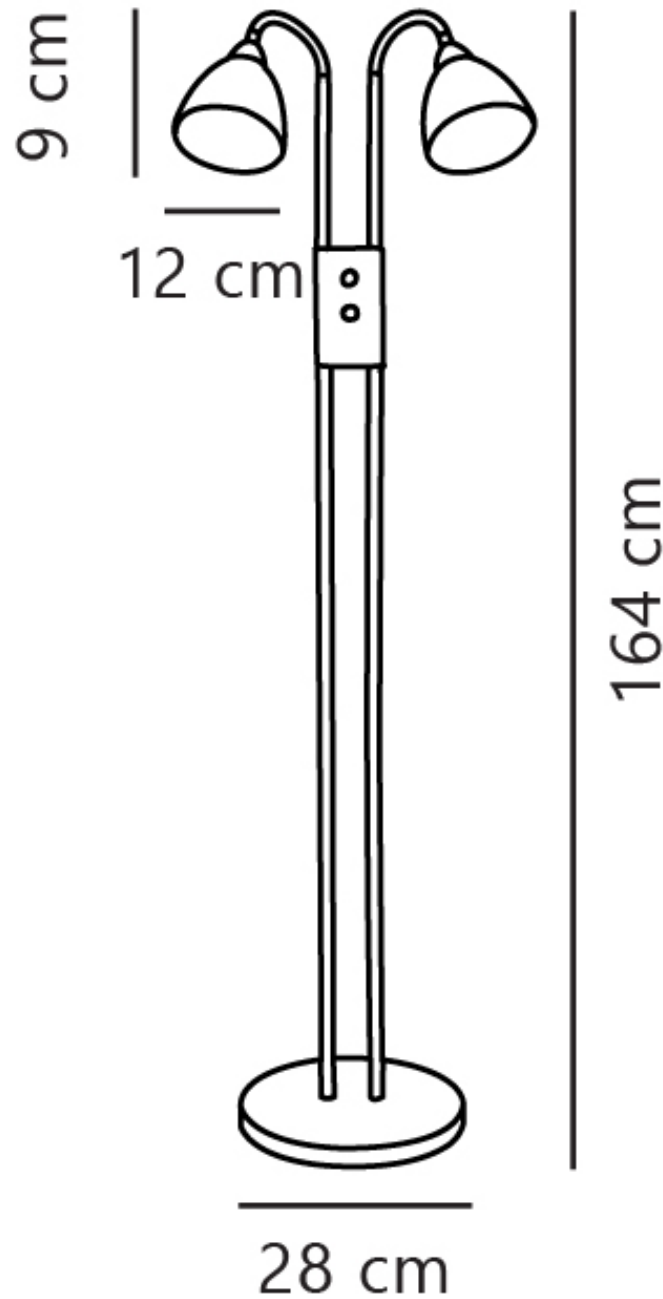

Nordlux - Ray - 63214003 - Black Floor Reading Lamp

CONTACT