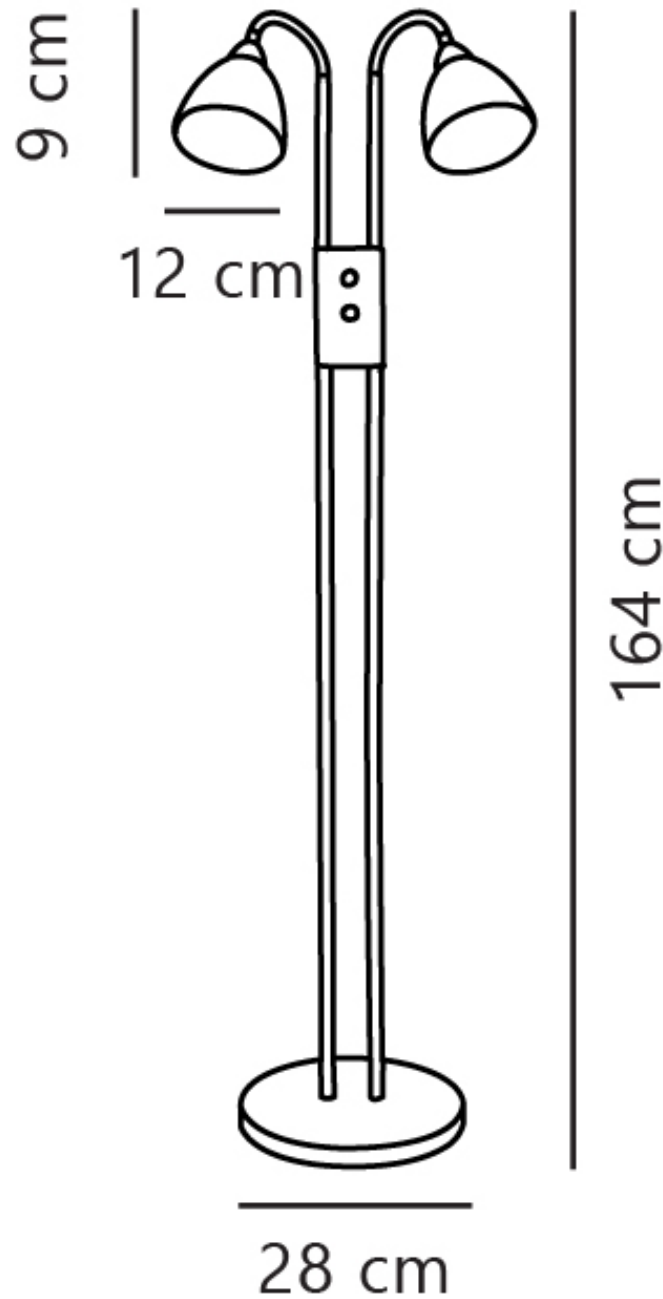

Nordlux - Ray - 63224003 - Black 2 Light Floor Reading Lamp

CONTACT