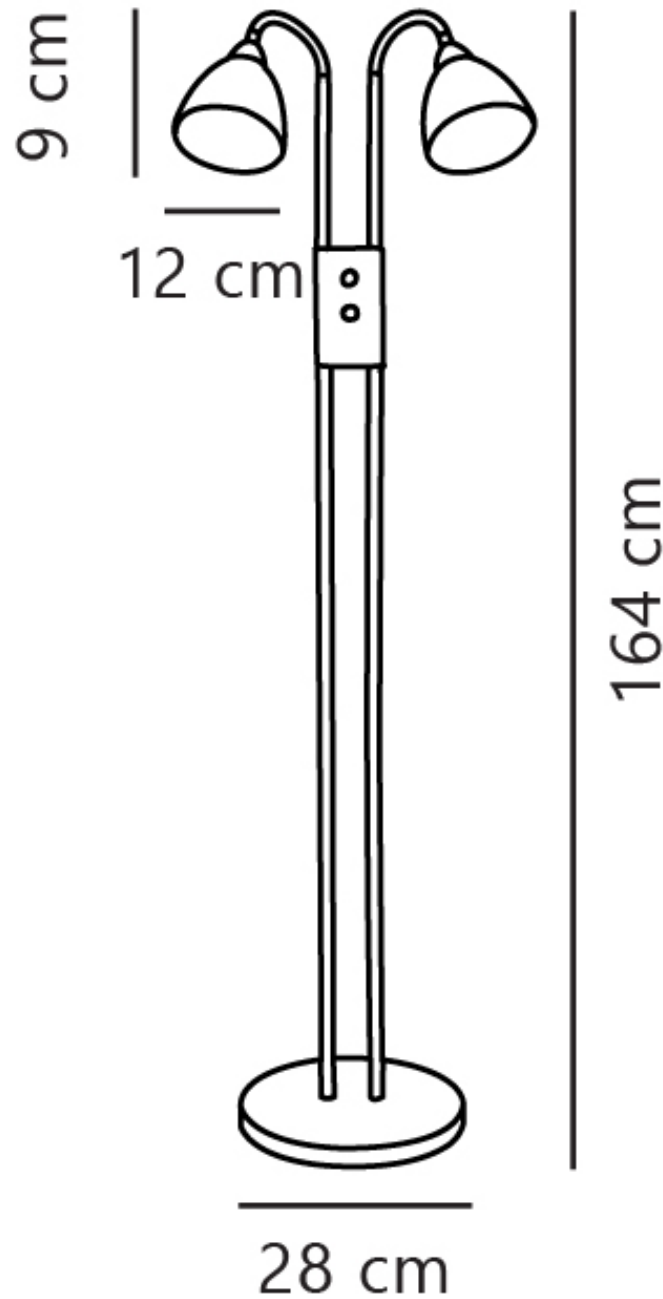

Nordlux - Ray - 63214033 - Chrome Opal Glass Floor Reading Lamp

CONTACT