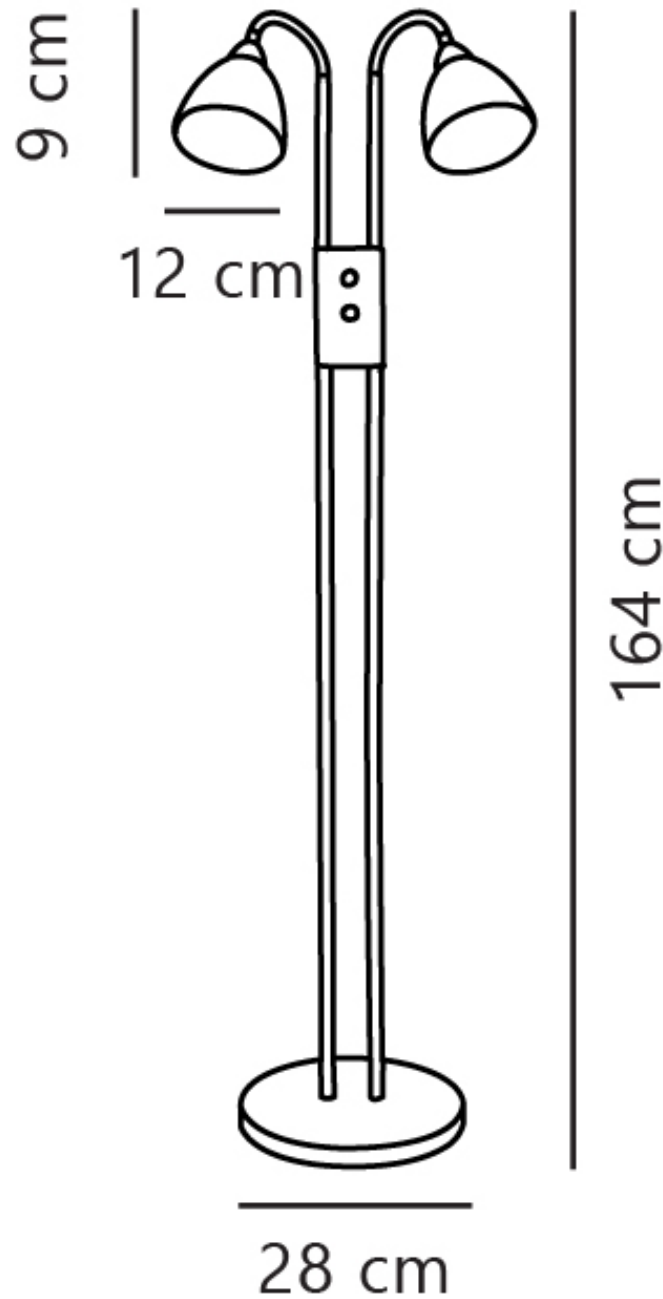

Nordlux - Ray - 63224033 - Chrome Opal Glass 2 Light Floor Reading Lamp