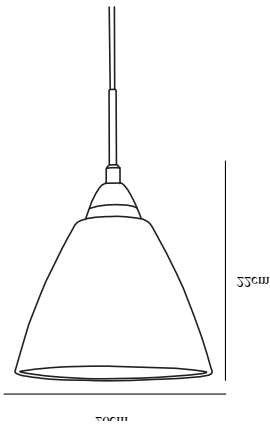

# READ 20 | PENDANT | OPAL WHITE

73163010

nordlux®

Voltage (V): 230 Volt  
IP degree: IP20  
Maximum bulb wattage (W): 60W  
Class (Class 1, Class 2, Class 3):  
Class 2 (Double isolated)  
Bulb base: E27  
Dimmerable: Yes with compatible  
bulb

Color: Opal white  
Shade Diameter (cm): 20  
Shade Height (cm): 22  
EAN: 5701581265578  
TUN: 1392858  
Item Number: 73163010

Pcs Per Master Carton: 3  
Sales Box Height (cm): 26  
Sales Box Width(cm): 21  
Sales Box Depth (cm): 26  
Sales Box Volume m<sup>3</sup> : 0.0142  
Product net weight (kg): 1.184

Primary material: Glass  
Secondary material: Metal  
Color of the Glass: Opal white  
Color of the cable: White  
Length of the cable (cm): 180  
Surface material of the cable:  
Plastic  
Is the cable replaceable: False

• Soft classic design • Glossy white glass shade

The Read 2 pendant light from Nordlux is stylish and simple. The pendant light is made of metal and opal white glass. Read will hang beautifully over a dining or kitchen table.