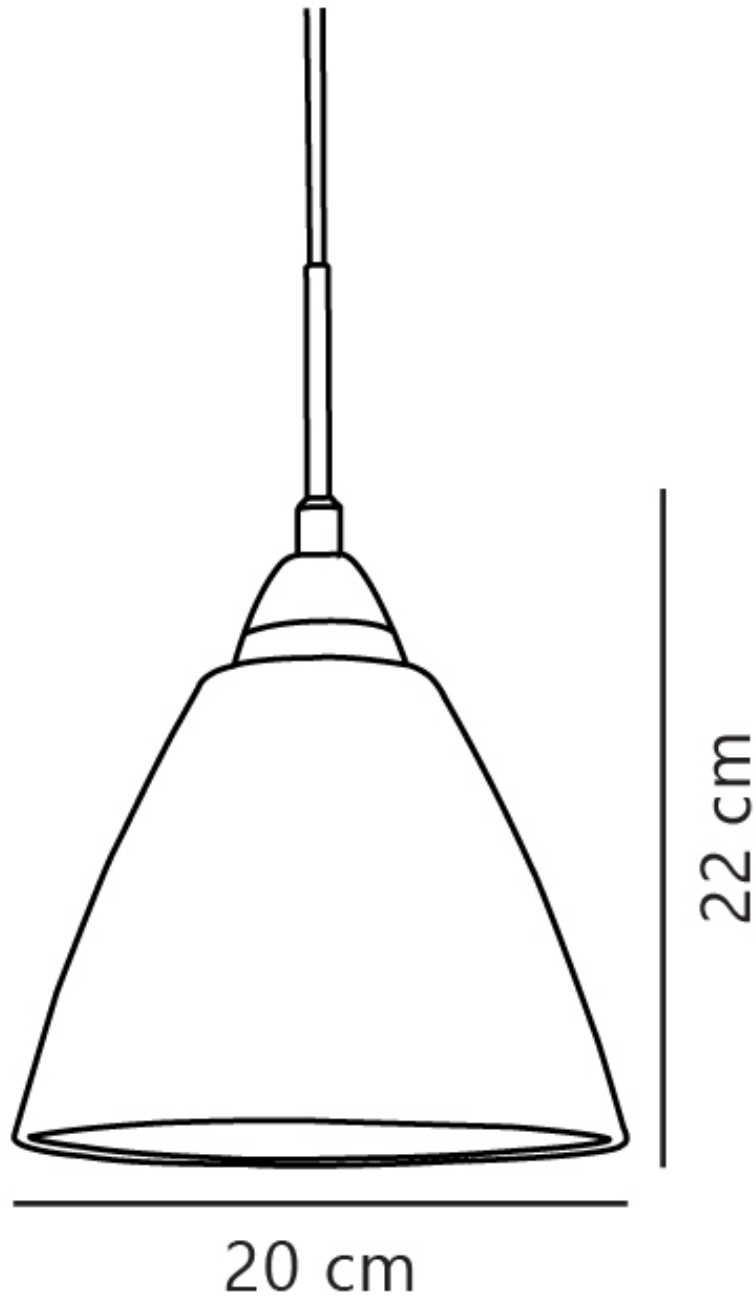

Nordlux - Read 20 - 73163010 - Chrome Opal Glass Ceiling Pendant Light

CONTACT