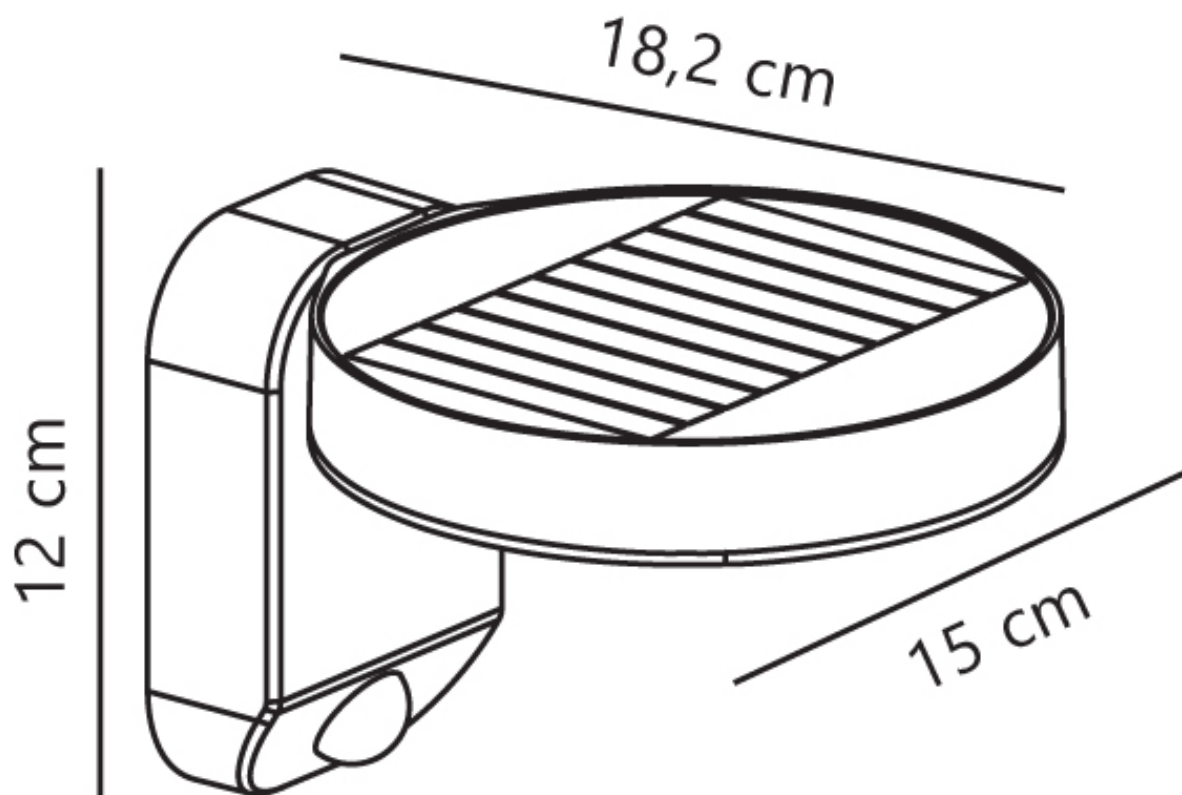

Nordlux - Rica Round - 2118141003 - LED Black White IP44 Solar Outdoor Sensor Wall Light

CONTACT