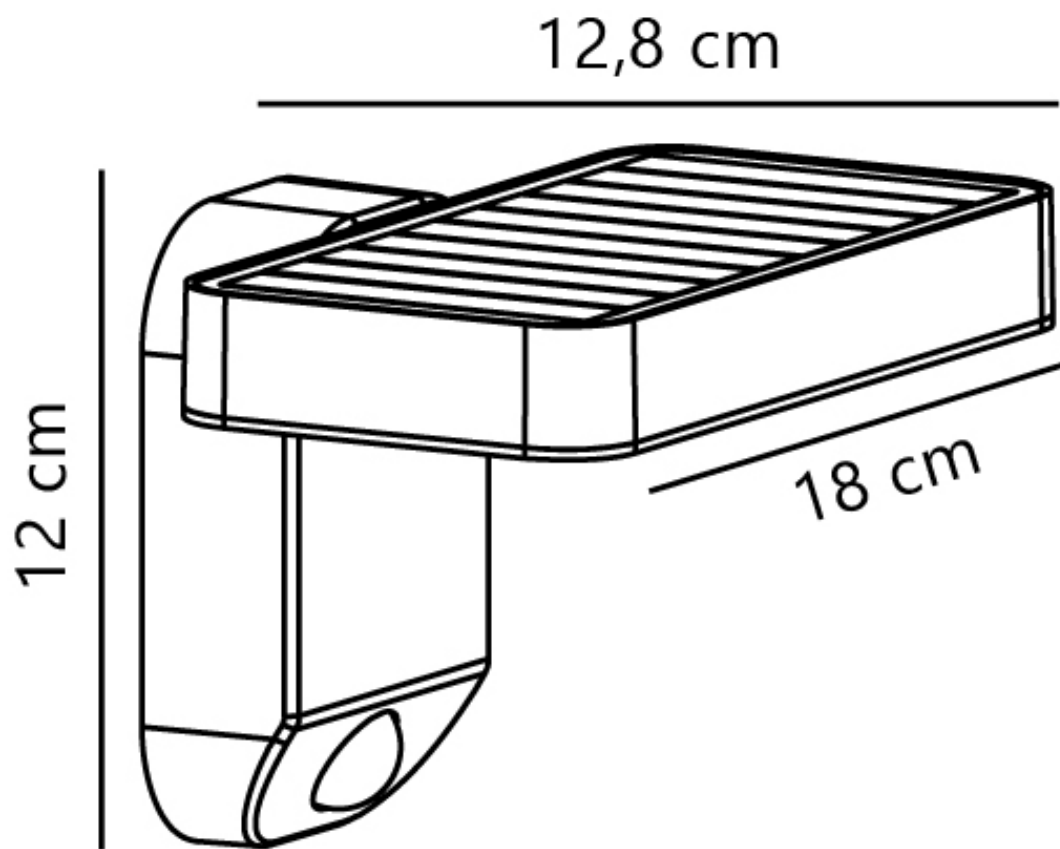

Nordlux - Rica Square - 2118161003 - LED Black White IP44 Solar Outdoor Sensor Wall Light

CONTACT