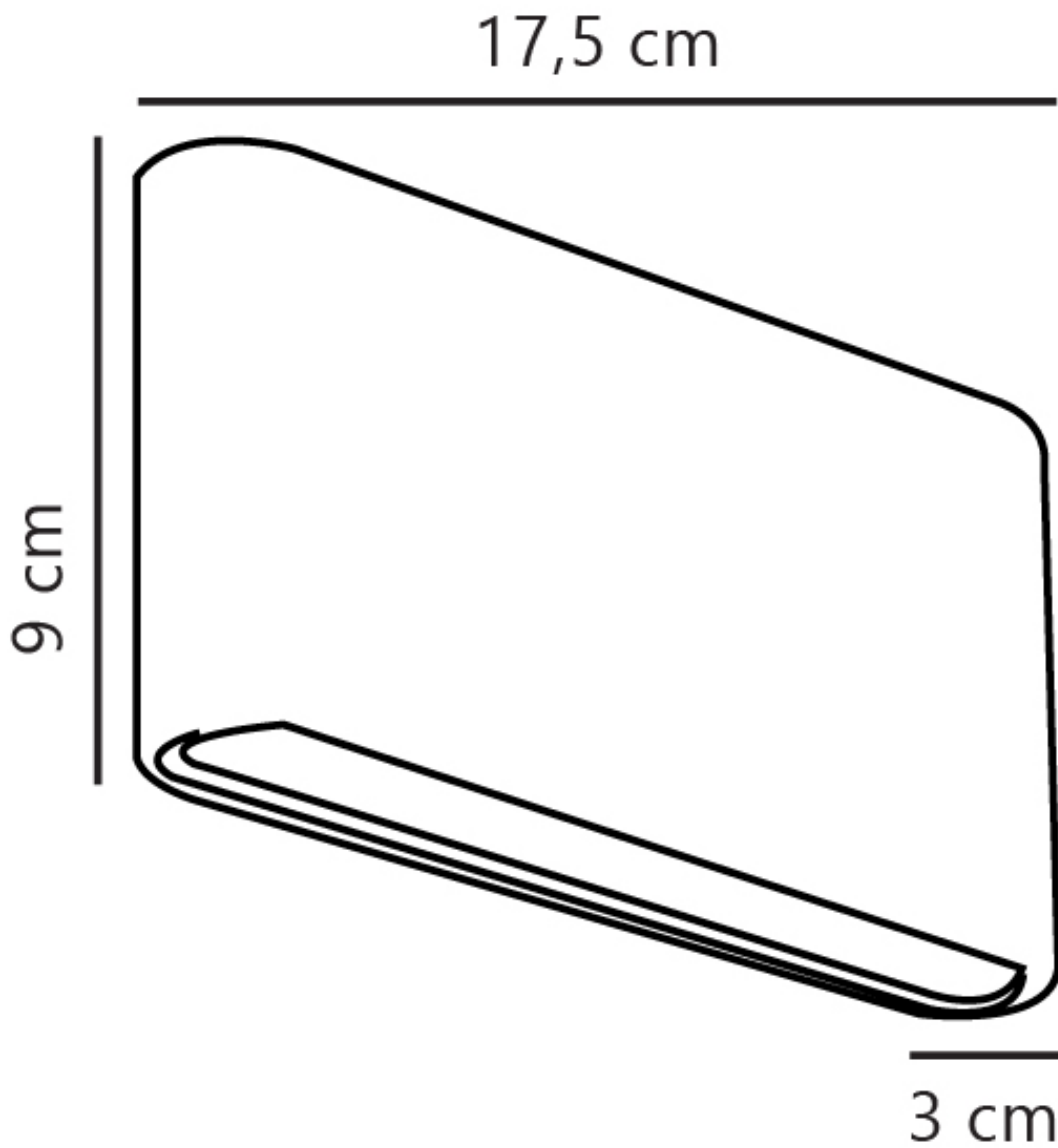

Nordlux - Kinver - 84181001 - LED White 2 Light IP54 Outdoor Wall Washer Light