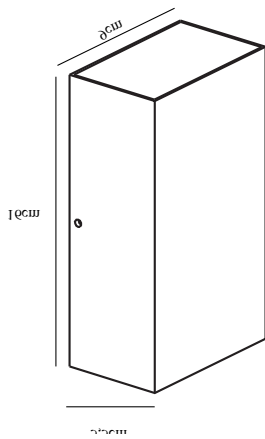

# ROLD FLAT | WALL LIGHT | BLACK

84151003

nordlux®

Voltage (V): 230 Volt  
IP degree: IP44  
Class (Class 1, Class 2, Class 3):  
Class 1 (Earth contact)  
Bulb base: LED Module  
Parallel connection: True

Primary material: Metal  
Secondary material: Glass  
Color of the Glass: Clear  
Suitable for Seaside: No  
Color: Black

Height (cm): 16  
Width (cm): 9  
Projection (cm): 5.5  
EAN: 5701581342484  
TUN: 1850695  
Item Number: 84151003

Pcs Per Master Carton: 3  
Sales Box Height (cm): 10  
Sales Box Width(cm): 6  
Sales Box Depth (cm): 17  
Sales Box Volume m<sup>3</sup> : 0.001  
Product net weight (kg): 0.566

Brightness of light (Lumen): 350  
Color Temperature (K): 3000  
Ra-value : 80  
Lifetime (h): 25000  
Beam Angle (°) : 125  
Energy Class: E  
Actual Watt (W): 10.5

- Both up- and downlight
- Built-in parallel connection
- 5 year LED guarantee

Rold wall is a minimalist and stylish light from Nordlux. It casts light both upwards and downwards and is perfect for illuminating an entrance or facade.