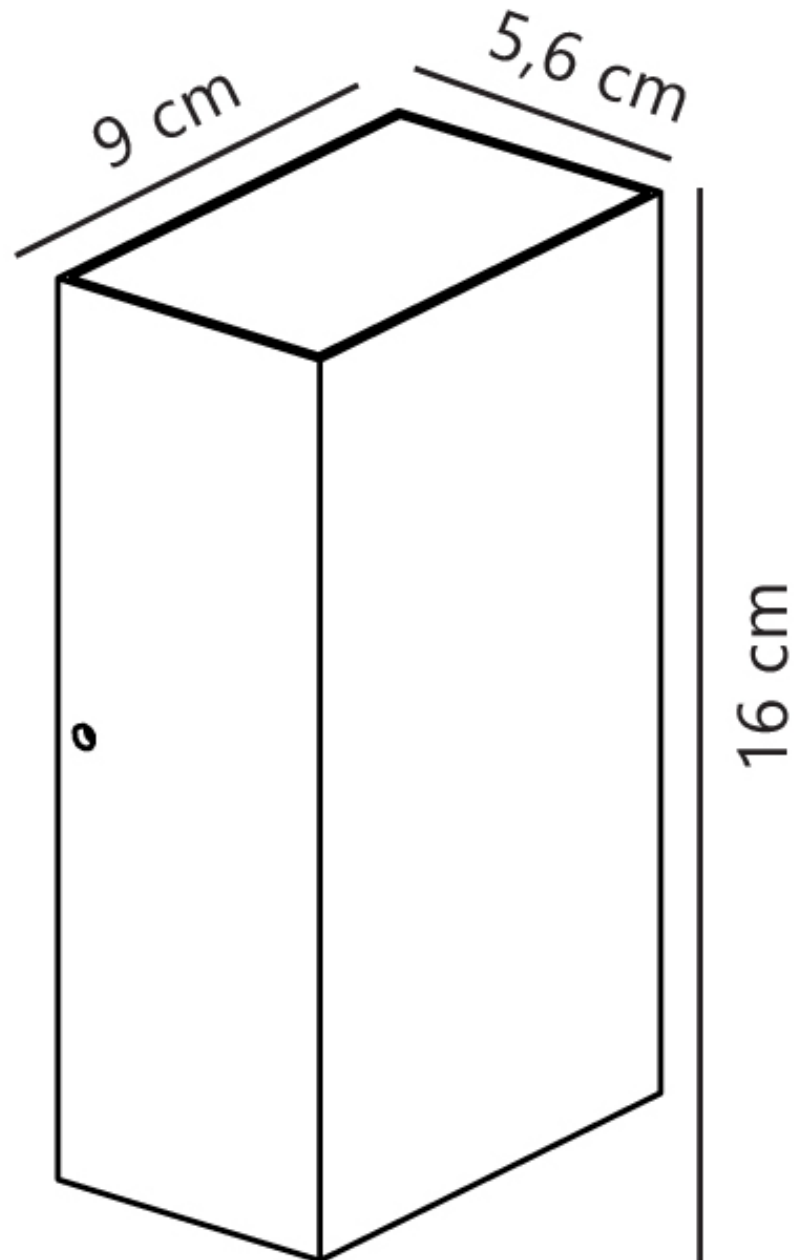

Nordlux - Rold Kubi - 84151003 - LED Black Clear Glass 2 Light IP44 Outdoor Wall Washer Light

CONTACT