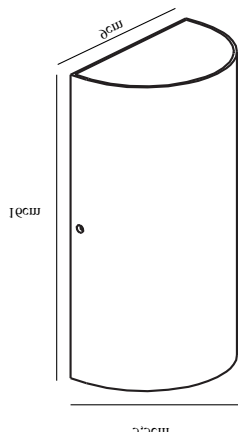

# ROLD ROUND | WALL LIGHT | BLACK

84141003

nordlux®

Voltage (V): 230 Volt  
IP degree: IP44  
Class (Class 1, Class 2, Class 3):  
Class 1 (Earth contact)  
Bulb base: LED Module  
Parallel connection: True

Primary material: Metal  
Secondary material: Glass  
Color of the Glass: Clear  
Suitable for Seaside: No  
Color: Black

Height (cm): 16  
Width (cm): 9  
Projection (cm): 5.5  
EAN: 5701581342385  
TUN: 1850692  
Item Number: 84141003

Pcs Per Master Carton: 3  
Sales Box Height (cm): 10  
Sales Box Width(cm): 6  
Sales Box Depth (cm): 17  
Sales Box Volume m<sup>3</sup> : 0.001  
Product net weight (kg): 0.566

Brightness of light (Lumen): 350  
Color Temperature (K): 3000  
Ra-value : 80  
Lifetime (h): 25000  
Beam Angle (°) : 125  
Energy Class: E  
Actual Watt (W): 10.5