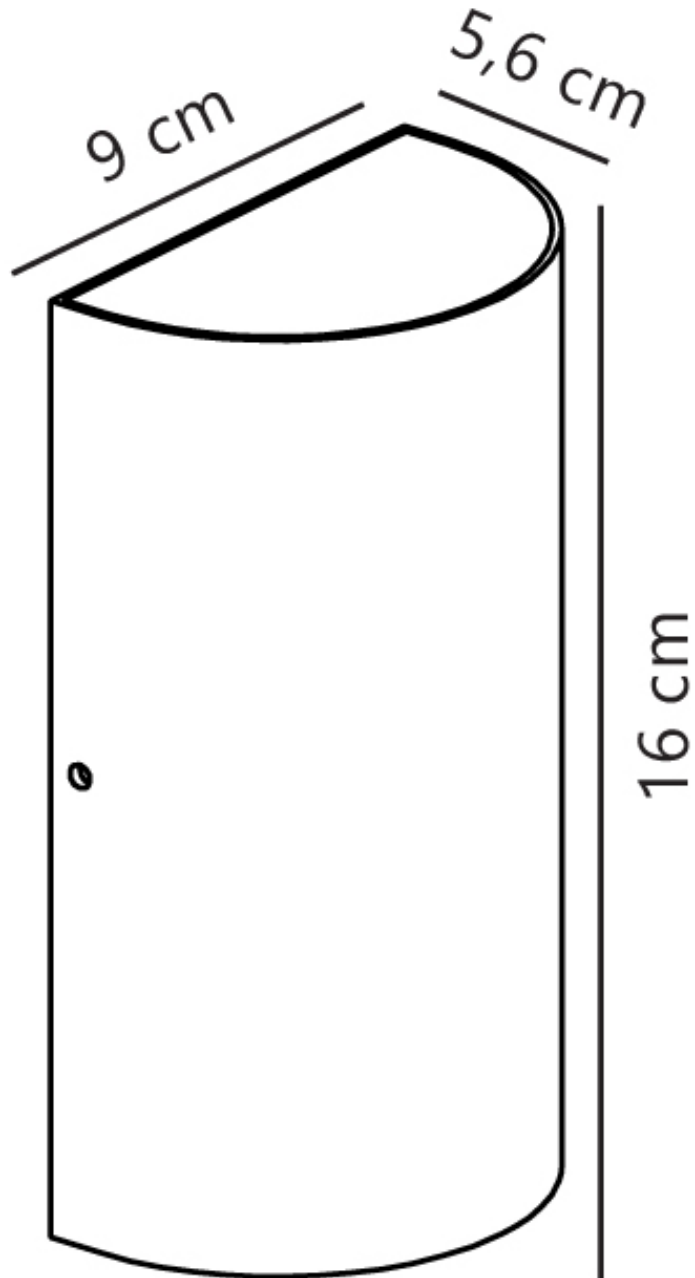

Nordlux - Rold Round - 84141003 - LED Black Clear Glass 2 Light IP44 Outdoor Wall Washer Light