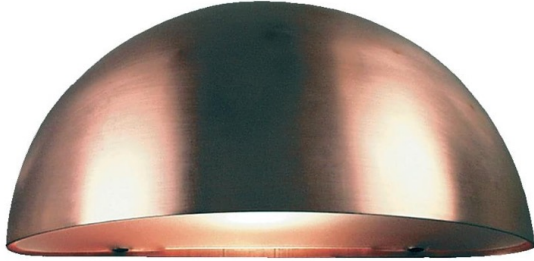

Nordlux - Scorpius - 21651030 - Copper Frosted Glass Outdoor Wall Washer Light

REFERENCE

- SKU: FCL-14257
- Supplier SKU: 21651030
- Barcode: 5701581916951

DESCRIPTION

Scorpius Wall light for outdoor use has a classic and timeless design. Scorpius has many uses - the perfect fit at the front door, at the entrance, on the fence, or in the stairwell. It can be used alone or with several placed side by side.

We recommend light fixtures in copper for coastal areas.

CATEGORY

- Brand: Nordlux
- Family: Scorpius
- Category: Outdoor Lighting / Wall / Washer

APPEARANCE

- Base: Polished Copper Plate
- Shade: Frosted PC

DIMENSION

- Height: 100mm
- Width: 200mm
- Depth: 100mm
- Weight: .42kg

LIGHT SOURCE

- Lamp included: No
- Lamp detail: 40W Max E14 SES (required)
- Dimmable
- Energy class: Not applicable
- Switch: No

SPECIFICATION