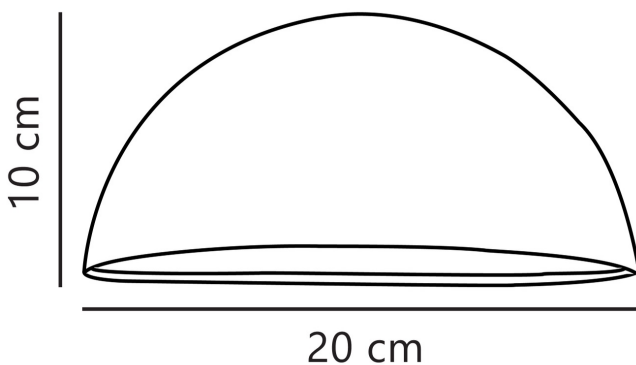

SPECIFICATION

- Ingress protection: IP33
- Class: Class I - Single Insulated, Earthed
- Voltage: 240V