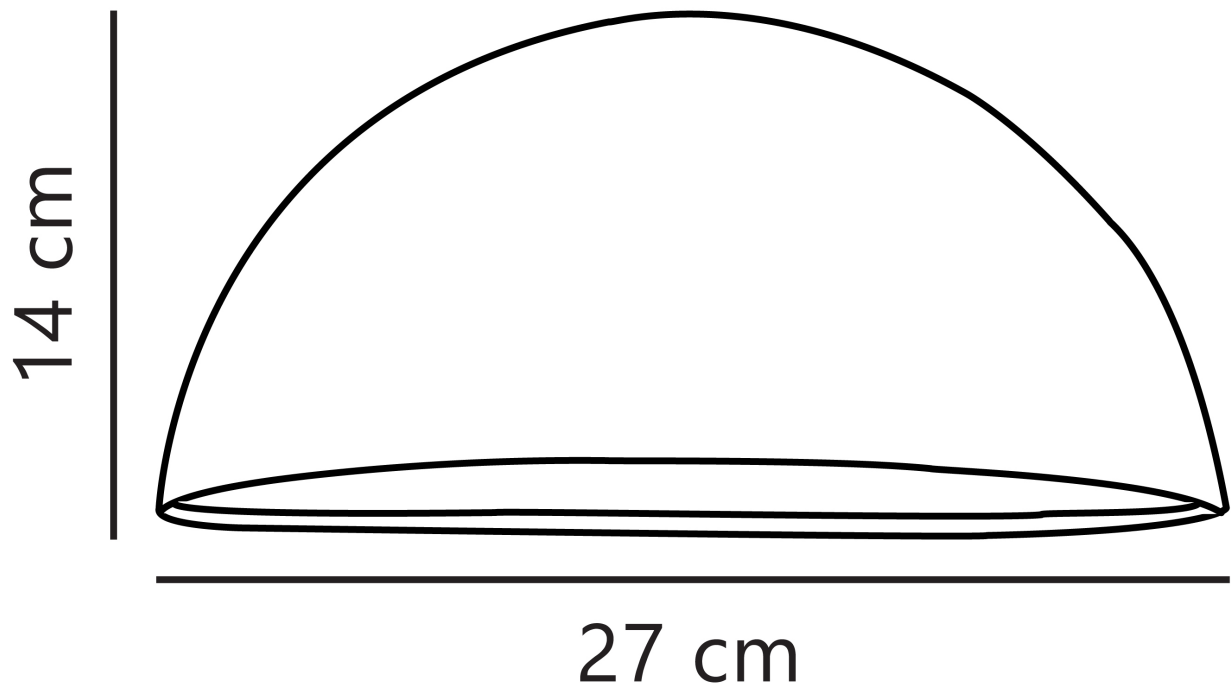

Nordlux - Scorpius Maxi - 21751003 - Black Frosted Glass Outdoor Wall Washer Light

CONTACT