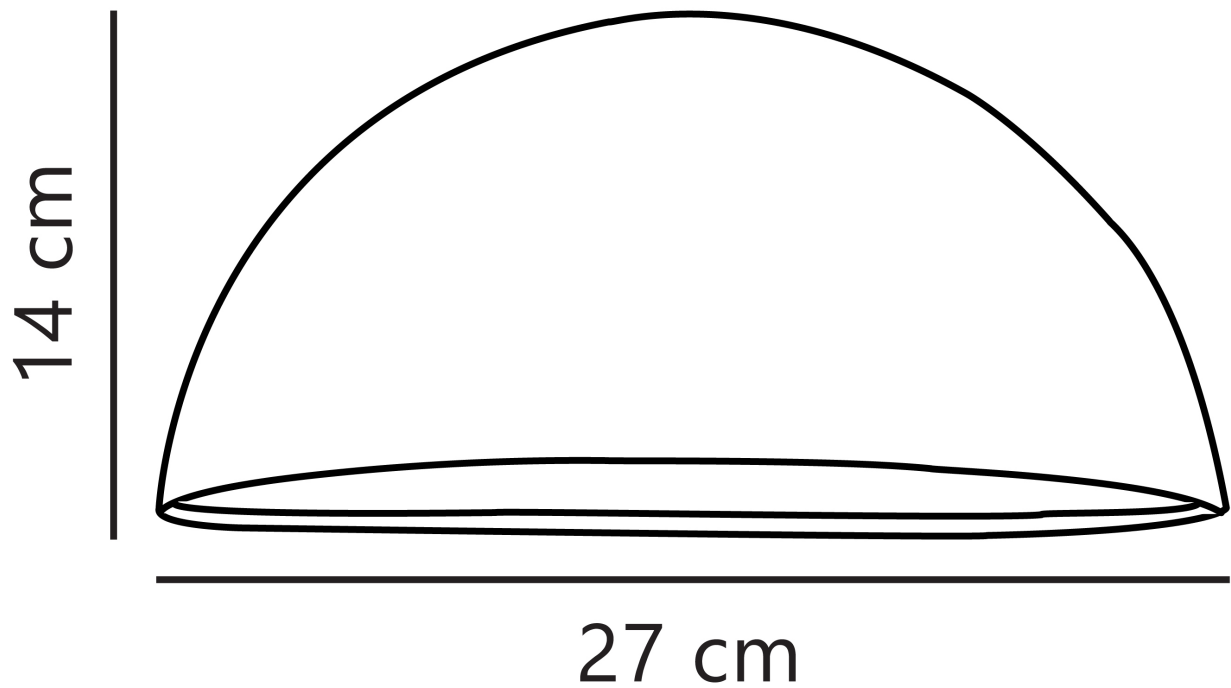

Nordlux - Scorpius Maxi - 21751030 - Copper Frosted Glass Outdoor Wall Washer Light

CONTACT