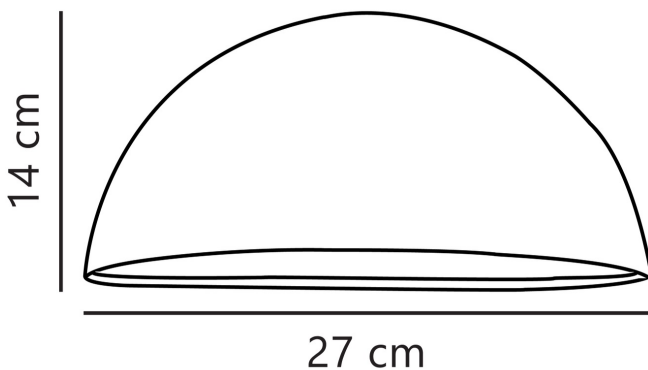

SPECIFICATION

- Ingress protection: IP33
- Class: Class I - Single Insulated, Earthed
- Voltage: 240V