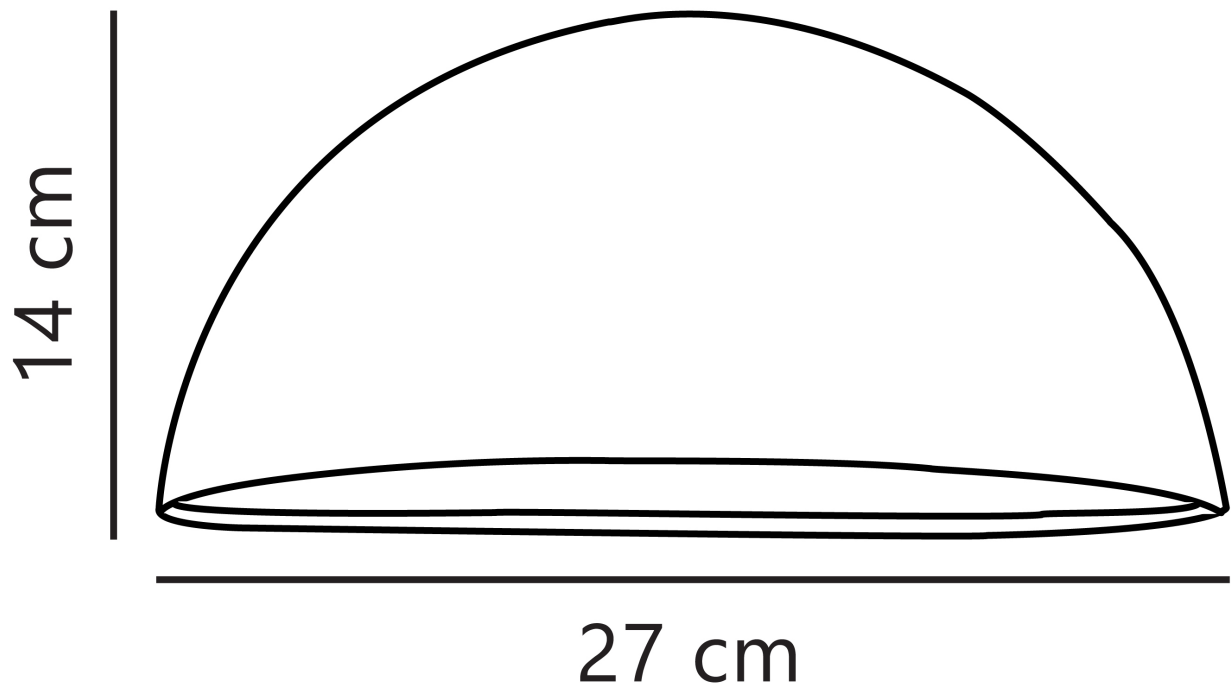

Nordlux - Scorpius Maxi - 21751031 - Galvanized Steel Frosted Glass Outdoor Wall Washer Light