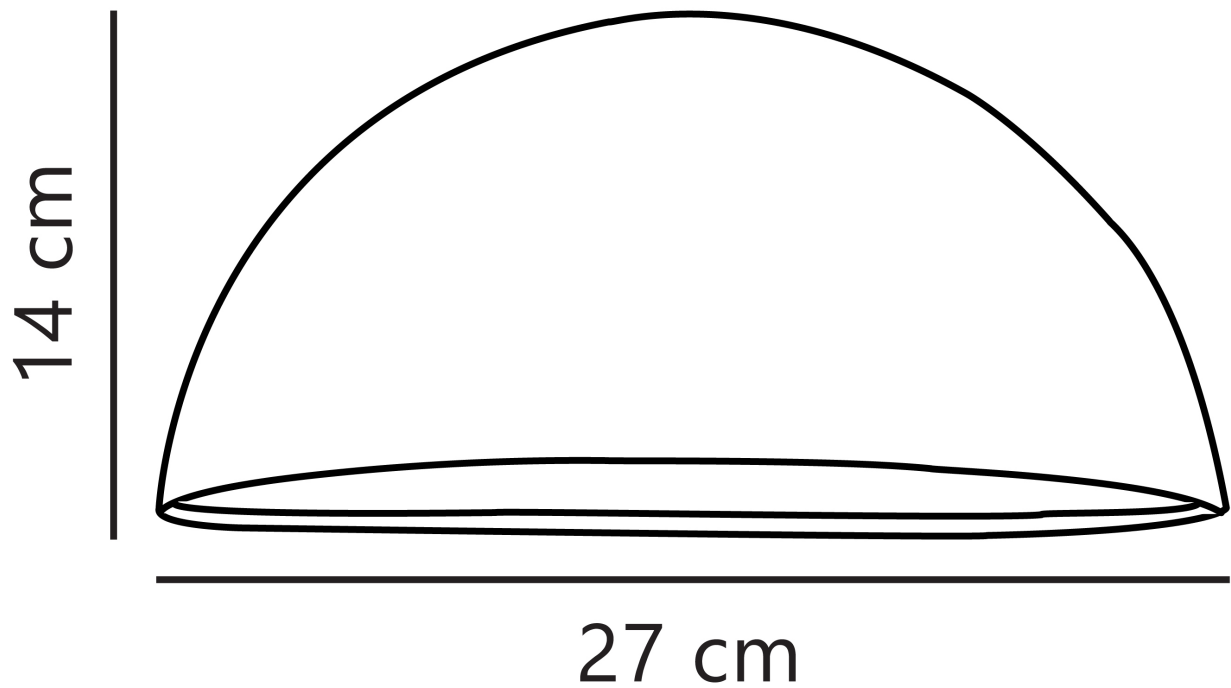

Nordlux - Scorpius Maxi - 21751001 - White Frosted Glass Outdoor Wall Washer Light

CONTACT