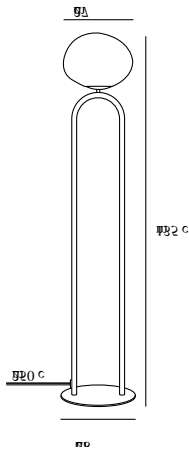

SHAPES | FLOOR LAMP | BRASS

2120074035

Voltage (V): 230 Volt
IP degree: IP20
Maximum bulb wattage (W): 15W
Class (Class 1, Class 2, Class 3):
Class 2 (Double isolated)
Bulb base: E27
Switch placement: On the cable

Height (cm): 135
Width (cm): 28
Tube Diameter (cm): 1.9
Shade Diameter (cm): 27
Shade Height (cm): 22
Outdoor base dimension (cm): 28
Length (cm): 28

Sales Box Height (cm): 33
Sales Box Width(cm): 62.5
Sales Box Depth (cm): 28
Sales Box Volume m³ : 0.0578
Product net weight (kg): 5.15

Primary material: Glass
Secondary material: Metal
Color of the cable: Black
Length of the cable (cm): 250
Surface material of the cable:
Textile
Is the cable replaceable: False
Color: Brass

EAN: 5704924004100
Item Number: 2120074035
Pcs Per Master Carton: 2

- Exclusive materials - shiny brass and opal glass • Soft and diffused light through the opalized glass shade
- Mouth blown asymmetrical glass

The Shapes series by Danish designer Maria Berntsen draws inspiration from elegant, organically shaped jewellery. The opal glass shade is carried out in a unique, asymmetrical form that plays beautifully together with the shiny brass base and creates a refined and intriguing expression. The lamp emits a soft and diffused light through the mouth blown glass shade that is perfect for working or relaxing.