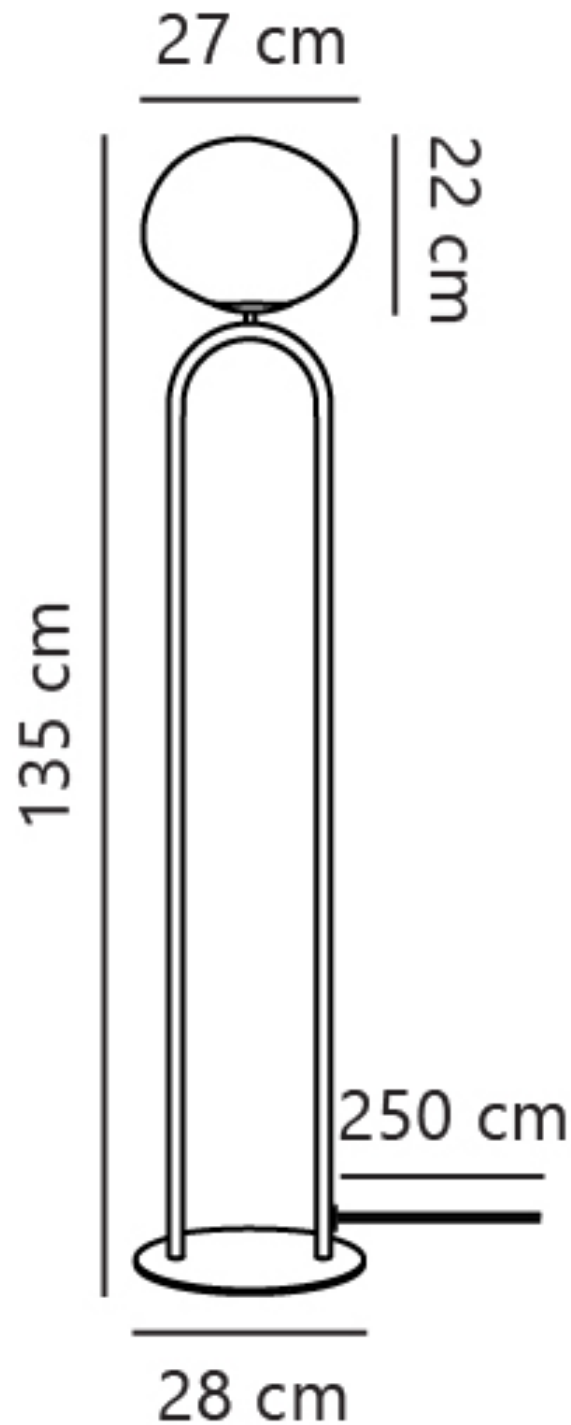

Nordlux - Shapes - 2120074035 - Brushed Brass Opal Glass Floor Lamp

CONTACT