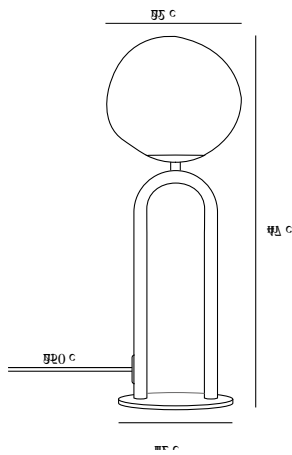

# SHAPES | TABLE LAMP | BRASS

2120055035

Voltage (V): 230 Volt  
IP degree: IP20  
Maximum bulb wattage (W): 15W  
Class (Class 1, Class 2, Class 3):  
Class 2 (Double isolated)  
Bulb base: E27  
Switch placement: On the cable

Height (cm): 47  
Width (cm): 18  
Tube Diameter (cm): 1.53  
Shade Diameter (cm): 22  
Shade Height (cm): 18  
Outdoor base dimension (cm): 14  
Lenght (cm): 22

Sales Box Height (cm): 30  
Sales Box Width(cm): 37  
Sales Box Depth (cm): 18.5  
Sales Box Volume m<sup>3</sup> : 0.0205  
Product net weight (kg): 1.795

Primary material: Glass  
Secondary material: Metal  
Color of the cable: Black  
Length of the cable (cm): 250  
Surface material of the cable:  
Textile  
Is the cable replaceable: False  
Color: Brass

The Shapes series by Danish designer Maria Berntsen draws inspiration from elegant, organically shaped jewellery. The opal glass shade is carried out in a unique, asymmetrical form that plays beautifully together with the shiny brass base and creates a refined and intriguing expression. The lamp emits a soft and diffused light through the mouth blown glass shade that is perfect for working or relaxing.