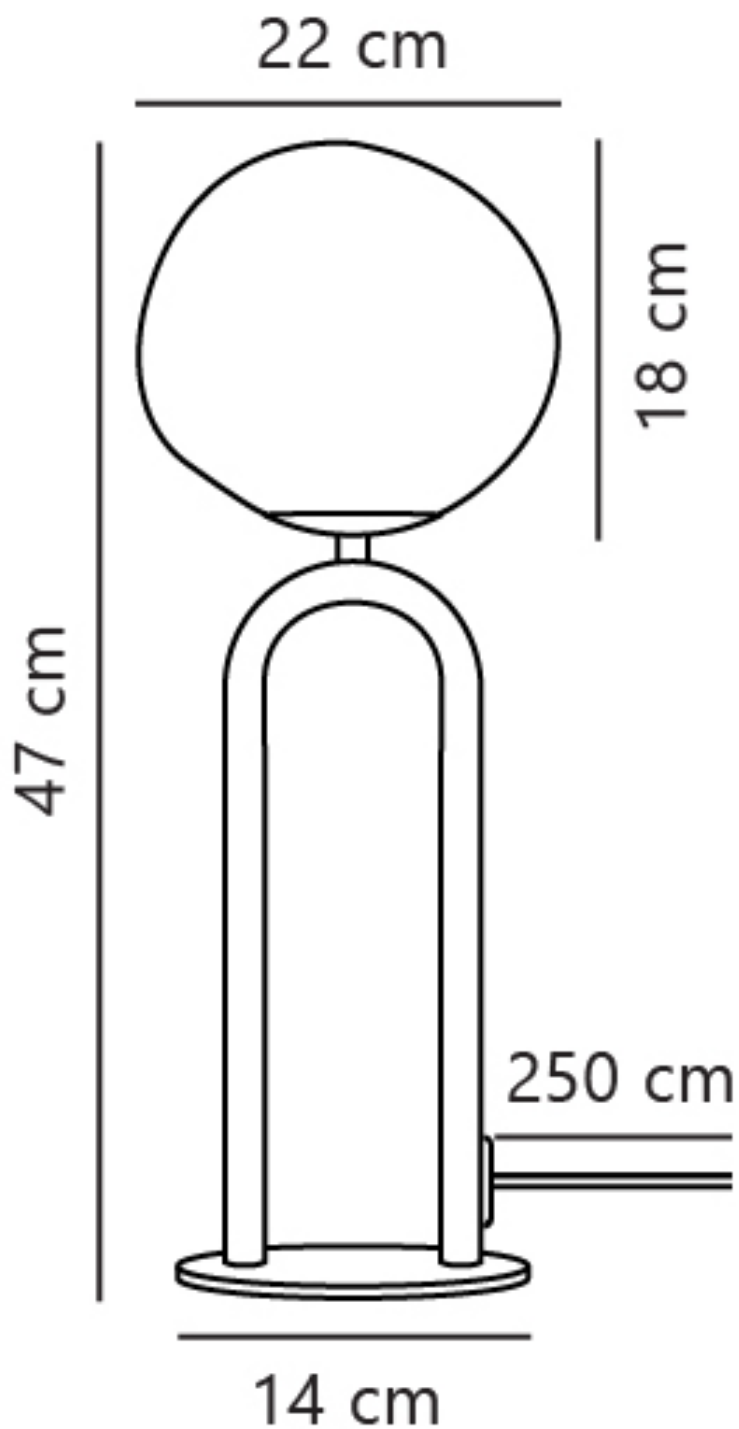

Nordlux - Shapes - 2120055035 - Brushed Brass Opal Glass Table Lamp

CONTACT