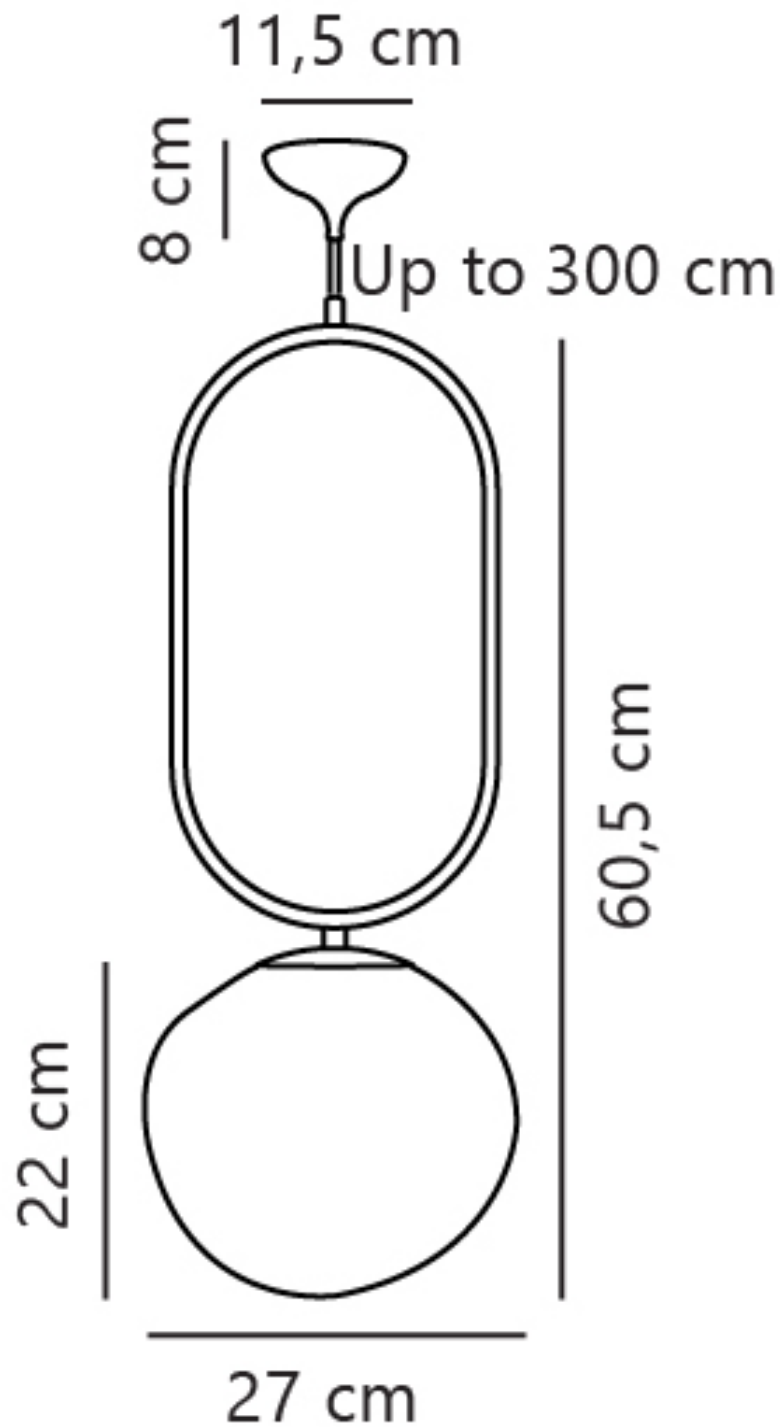

Nordlux - Shapes 27 - 2120023035 - Brushed Brass Opal Glass Ceiling Pendant Light