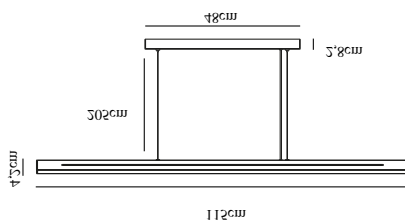

SKYLAR | PENDANT | BLACK

2113003003

nordlux®

Voltage (V): 230 Volt
 IP degree: IP20
 Class (Class 1, Class 2, Class 3):
 Class 2 (Double isolated)
 Bulb base: LED Module

Primary material: Aluminium
 Secondary material: Plastic
 Color of the cable: Black
 Length of the cable (cm): 205
 Surface material of the cable:
 Plastic
 Is the cable replaceable: False
 Color: Black

Height (cm): 4.2
 Width (cm): 115
 Length (cm): 3.8

EAN: 5704924006197
 TUN: 2148632
 Item Number: 2113003003
 Pcs Per Master Carton: 2

Sales Box Height (cm): 4.8
 Sales Box Width (cm): 116.7
 Sales Box Depth (cm): 15.5
 Sales Box Volume m³ : 0.0087
 Product net weight (kg): 0.632