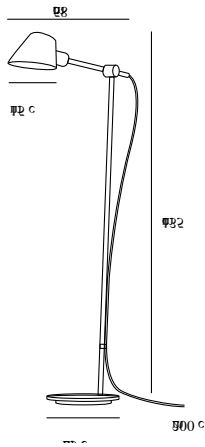

# STAY | FLOOR LAMP | BLACK

2020464003

Voltage (V): 230 Volt  
IP degree: IP20  
Maximum bulb wattage (W): 60W  
Class (Class 1, Class 2, Class 3):  
Class 2 (Double isolated)  
Bulb base: E27  
Switch placement: On the fixture

Primary material: Aluminium  
Secondary material: Plastic  
Color of the cable: Black  
Length of the cable (cm): 250  
Surface material of the cable:  
Textile  
Is the cable replaceable: False  
Color: Black

Height (cm): 129.2  
Tube Diameter (cm): 1.57  
Shade Diameter (cm): 15  
Shade Height (cm): 11.7  
Outdoor base dimension (cm): 25  
Projection (cm): 58.7

EAN: 5704924001000  
Item Number: 2020464003  
Pcs Per Master Carton: 1

Sales Box Height (cm): 131  
Sales Box Width(cm): 31  
Sales Box Depth (cm): 29  
Sales Box Volume m<sup>3</sup> : 0.1178  
Product net weight (kg): 6.22

- Modern, yet timeless design
- Adjustable lamp head and top arm
- Lights both up and down
- On/off button behind lamp head
- Perfect as reading light