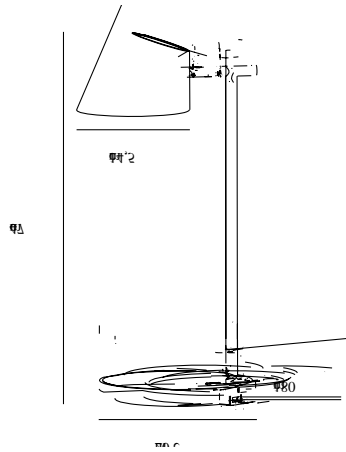

STAY | TABLE LAMP | BLACK

2020445003

Voltage (V): 230 Volt
IP degree: IP20
Maximum bulb wattage (W): 60W
Class (Class 1, Class 2, Class 3):
Class 2 (Double isolated)
Bulb base: E27
Switch placement: On the fixture

Primary material: Aluminium
Secondary material: Plastic
Color of the cable: Black
Length of the cable (cm): 250
Surface material of the cable:
Textile
Is the cable replaceable: False
Color: Black

Height (cm): 53.1
Tube Diameter (cm): 1.57
Shade Diameter (cm): 15
Shade Height (cm): 11.7
Outdoor base dimension (cm): 20
Projection (cm): 58.7

EAN: 5704924000966
Item Number: 2020445003
Pcs Per Master Carton: 2

Sales Box Height (cm): 68.5
Sales Box Width (cm): 24
Sales Box Depth (cm): 26
Sales Box Volume m³: 0.0427
Product net weight (kg): 3.39

- Modern, yet timeless design
- Adjustable lamp head and arm
- Lights both up and down
- On/off button behind lamp head
- Perfect as a desk/work light

Stay is designed by Danish Maria Børtsen and is functional and beautiful lighting in one and the same design. Stay has several nice features, where the lamp's flexible swivel mechanism makes it possible to direct the light and create optimal lighting conditions. Furthermore, the switch is discreetly placed behind the lamp head, making it easy and convenient to turn the light on and off. Thus, Stay combines great flexibility and elegant appearance in a highly convincing way.