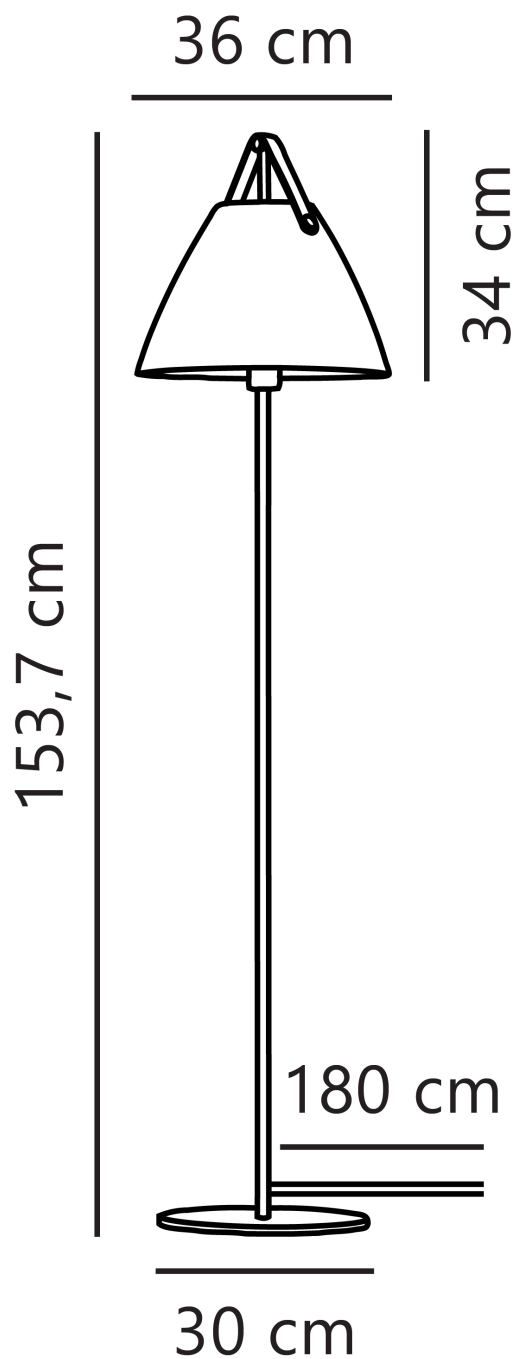

Nordlux - Strap - 46234003 - Black Floor Lamp

CONTACT