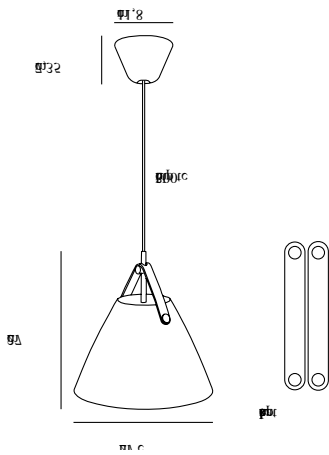

# STRAP 27 | PENDANT | BLACK

84333003

Voltage (V): 230 Volt  
IP degree: IP20  
Maximum bulb wattage (W): 40W  
Class (Class 1, Class 2, Class 3):  
Class 2 (Double isolated)  
Bulb base: E27  
Dimmerable: Yes with compatible bulb

Primary material: Metal  
Secondary material: Leather  
Color of the cable: Black  
Length of the cable (cm): 300  
Surface material of the cable:  
Textile  
Is the cable replaceable: False

Color: Black  
Height (cm): 27  
Shade Diameter (cm): 27  
Shade Height (cm): 27.2  
EAN: 5701581337886  
TUN: 1845284  
Item Number: 84333003

Pcs Per Master Carton: 3  
Sales Box Height (cm): 20  
Sales Box Width(cm): 29  
Sales Box Depth (cm): 29  
Sales Box Volume m<sup>3</sup> : 0.0168  
Product net weight (kg): 0.8

- Industrial look • Nordic style
- Incl. black and neutral coloured leather strap • Material mix - metal and leather